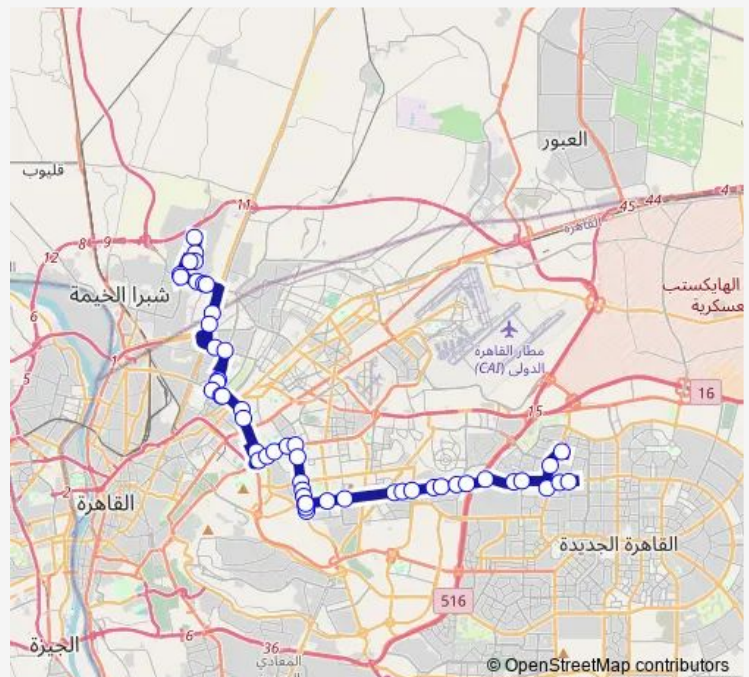

Kobry Al Qobba

Hadayek Al Qobba

Language Institute (Al Qobba)

Infantry House (Heliopolis)

Cairo Stadium

Route schedule

Isko — 1st Settlement Station

Monday 10:00

Tuesday 10:00

Wednesday 10:00

Thursday 10:00

Friday 10:00

Saturday 10:00

Sunday 10:00

Route info

Direction: Isko

Stops: 51

Trip Duration: 1 hour 50 min

■ Minibus 87 — 1st Settlement Station (New Cairo) - Isko

Al Azhar Pedestrian Bridge

Al Azhar University Northern Gate

The Unknown Soldier Memorial

Yousef Abbas St & Autostrad St.

Monday 10:00

Tuesday 10:00

Wednesday 10:00

Thursday 10:00

Friday 10:00

Saturday 10:00

Sunday 10:00

Route info