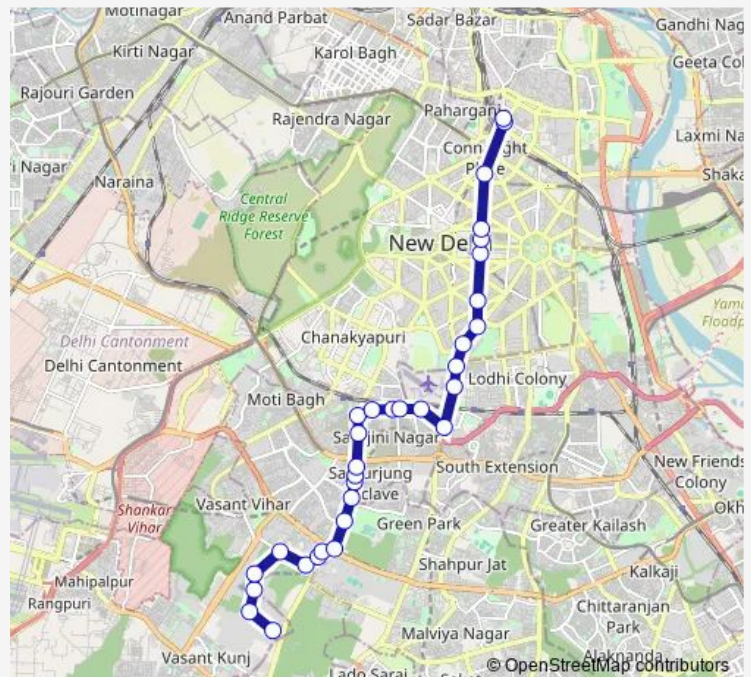

Bus 615adown

[Go to website](#)

Direction

Poorvanchal Hostel — Minto Road Terminal

32 stops

[Open route schedule](#)

Poorvanchal Hostel

Paschima Bad

Administration Block

Godawari Hostel

NIHFW

Kendriya Vidhyalaya

Ber Sarai

JNU X-ing

IIT Hostel

RK Puram Sec 3

R K Puram Sec-2

Mohammadpur Village

Bhikaji Kama Place

Bhikaji Cama Place

Sarojini Nagar Depot

M Block Sarojini Nagar

I Block Sarojini Nagar

Sarojini Nagar Market (B H Singh Marg)

Enquiry Office Pilanji Village

Laxmi Bai Nagar

Kidwai Nagar (INA Colony)

Route schedule

Poorvanchal Hostel — Minto Road Terminal

Monday 07:30-20:05

Tuesday 07:30-20:05

Wednesday 07:30-20:05

Thursday 07:30-20:05

Friday 07:30-20:05

Saturday 07:30-20:05

Sunday 07:30-20:05

Route info

Direction: Poorvanchal Hostel

Stops: 32

Trip Duration: 1 hour 5 min

615adown