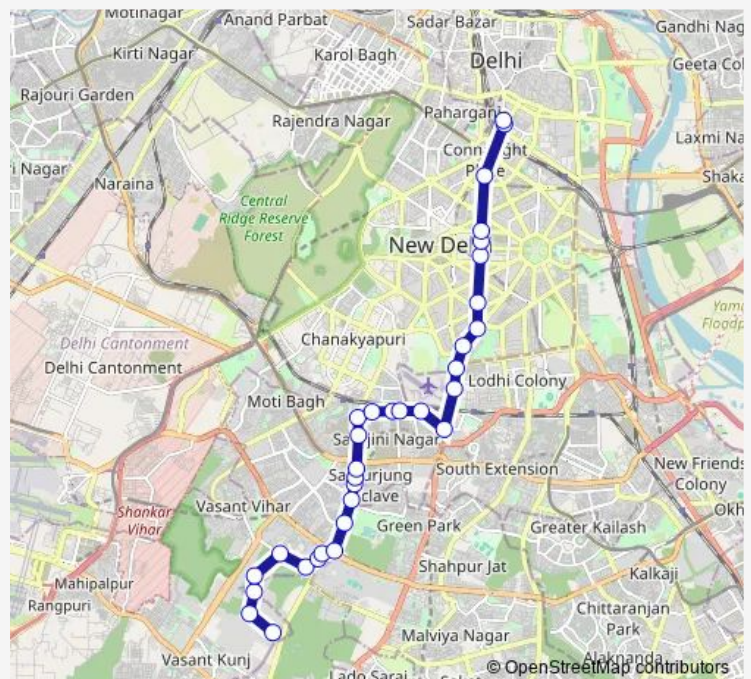

Thursday 07:30-20:05

Friday 07:30-20:05

Saturday 07:30-20:05

Sunday 07:30-20:05

Route info

Direction: Poorvanchal Hostel

Stops: 32

Trip Duration: 1 hour 5 min

Eastern Court

Janpath Market

Shivaji Park

Minto Road Terminal

615adown Bus time schedules and route maps are available in an offline PDF at busmaps.com. Use the busmaps.com website to see live bus times, train schedule or subway schedule, and step-by-step directions for all public transit in New Delhi