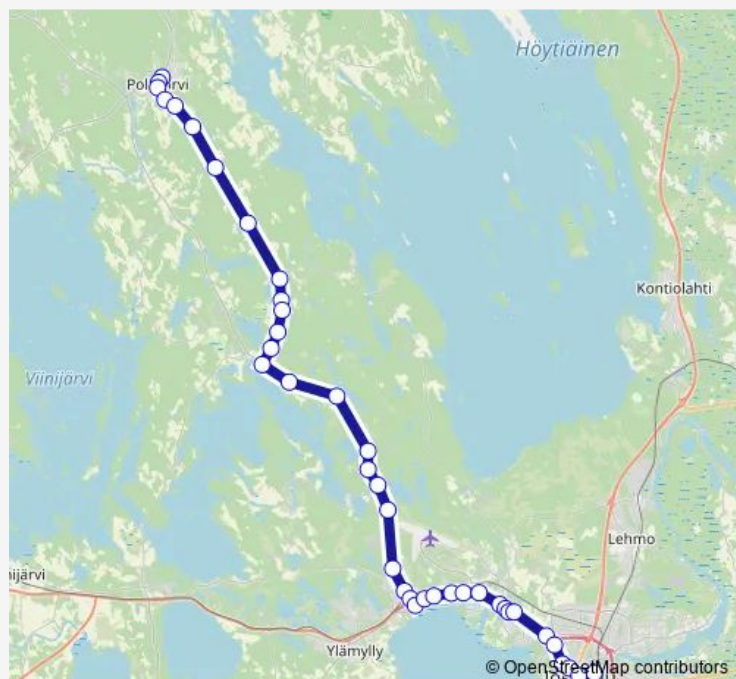

Thursday 15:05

Friday 15:05

Saturday —

Sunday —

Route info

Direction: Polvijärvi linja-autoasema

Stops: 39

Trip Duration: 0 hour 45 min