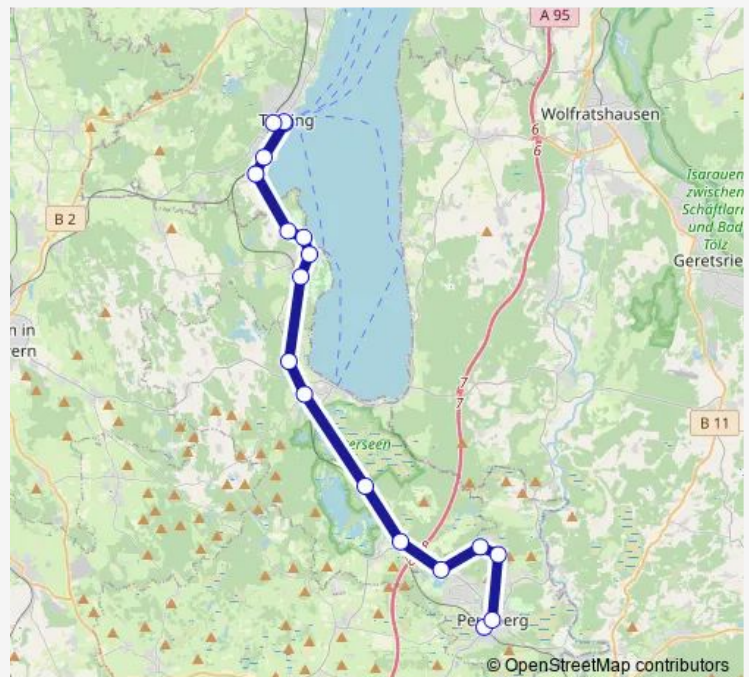

Wednesday 07:32

Thursday 07:32

Friday 07:32

Saturday —

Sunday —

Route info

Direction: Iffeldorf, Abzw. Bahnhof

Stops: 8

Trip Duration: 0 hour 23 min

Direction

Penzberg — Tutzing

21 stops

[Open route schedule](#)

Penzberg

Penzberg, Zentrum

Penzberg, Seeshaupter Str./Friedhof