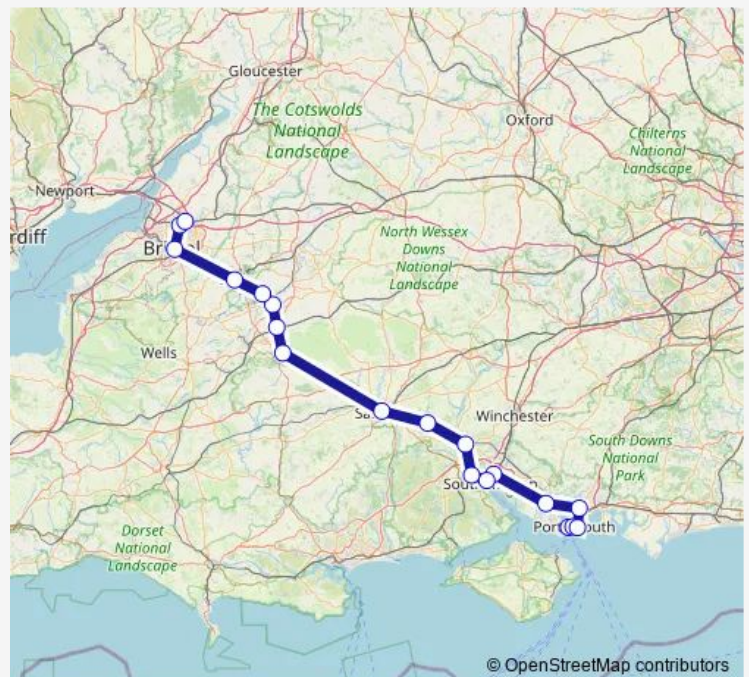

Rail Gw:Pmh->Bpw GW train service from PMH to Bpw

[Go to website](#)

Direction

Portsmouth Harbour — Bristol Parkway

19 stops

[Open route schedule](#)

- Portsmouth Harbour
- Portsmouth & Southsea
- Fratton
- Cosham
- Fareham
- St Denys
- Southampton Central
- Redbridge (Hants)
- Romsey
- Dean
- Salisbury
- Warminster
- Westbury (Wilts)
- Trowbridge
- Bradford-on-Avon
- Bath Spa
- Bristol Temple Meads
- Filton Abbey Wood
- Bristol Parkway

Route schedule

Portsmouth Harbour — Bristol Parkway

Monday	—
Tuesday	—
Wednesday	—
Thursday	—
Friday	—
Saturday	18:23
Sunday	—

Route info

Direction: Portsmouth Harbour

Stops: 19

Trip Duration: 2 hour 43 min

■ Gw:Pmh->Bpw — GW train service from PMH to Bpw

Gw:Pmh->Bpw Rail time schedules and route maps are available in an offline PDF at busmaps.com. Use the busmaps.com website to see live bus times, train schedule or subway schedule, and step-by-step directions for all public transit in Portsmouth