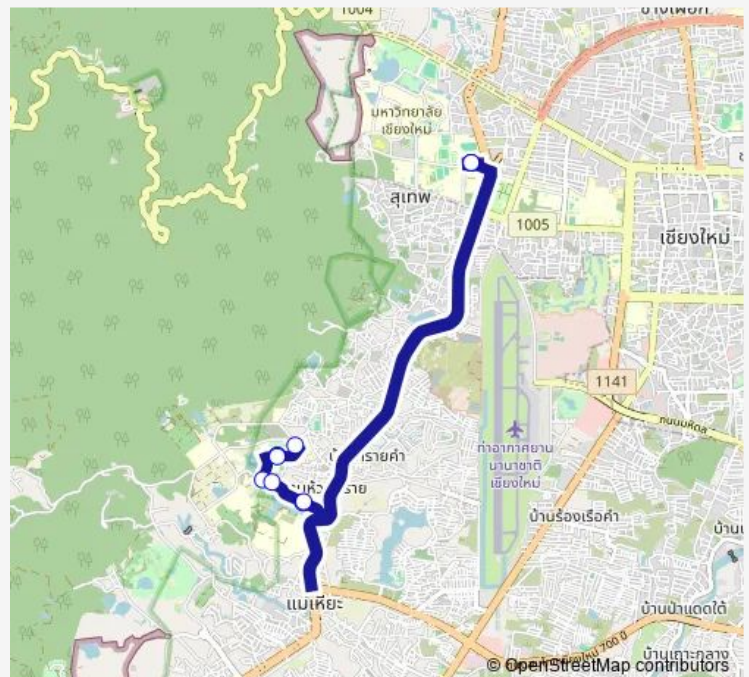

Monday 07:00-16:00

Tuesday 07:00-16:00

Wednesday 07:00-16:00

Thursday 07:00-16:00

Friday 07:00-16:00

Saturday 07:00-16:00

Sunday 07:00-16:00

Route info

Direction:

Stops: 0

Trip Duration: — min

Maehea — รถตู้แม่เหิยะ

Maehea Bus time schedules and route maps are available in an offline PDF at busmaps.com. Use the busmaps.com website to see live bus times, train schedule or subway schedule, and step-by-step directions for all public transit in Chiang Mai