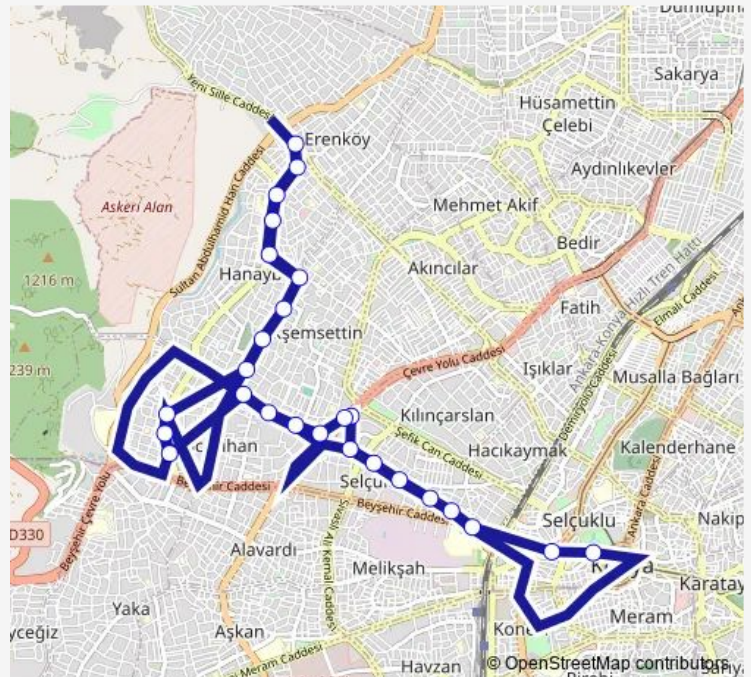

Bus 70-A Hocacihan - Hocacihan

[Go to website](#)

Direction

Kültürpark Turnike 1 — Beşerler Cami

26 stops

[Open route schedule](#)

Kültürpark Turnike 1

Adalhan

Thursday 06:32-00:05⁺¹

Friday 06:32-00:05⁺¹

Saturday 06:32-22:30

Sunday 07:47-00:15⁺¹

Route info

Direction: Kültürpark Turnike 1

Stops: 26

Trip Duration: 0 hour 27 min

70-A — Hocacihan - Hocacihan

BusMaps

Arafat Cami

Barut

Sabirhane

Alemdar Park

Beşerler Cami

Direction

Erenky Hareket Merkezi — Alaaddin Turnike 1

43 stops

[Open route schedule](#)

Erenky Hareket Merkezi

BeŖerler Cami

Alemdar Park

Sabirhane

Barut