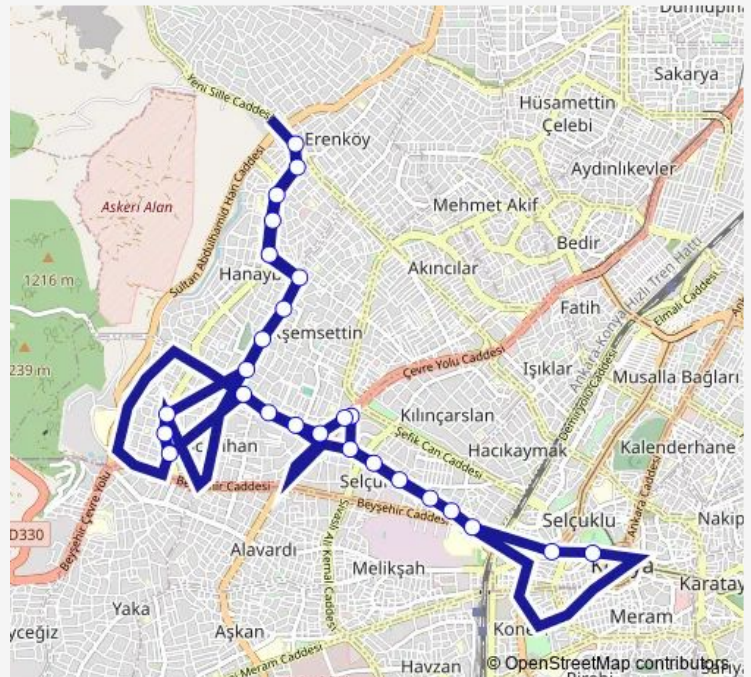

Hocacihan İhl

Rahat

Kinataş

Route schedule

Kültürpark Turnike 1 — Beşerler Cami

Monday	06:32-00:05 ⁺¹
Tuesday	06:32-00:05 ⁺¹
Wednesday	06:32-00:05 ⁺¹
Thursday	06:32-00:05 ⁺¹
Friday	06:32-00:05 ⁺¹
Saturday	06:32-22:30
Sunday	07:47-00:15 ⁺¹

Route info

Direction: Kültürpark Turnike 1

Stops: 26

Trip Duration: 0 hour 26 min

70-A — Hocacihan - Hocacihan

BusMaps

Arafat Cami

Barut

Sabirhane

Alemdar Park

Beşerler Cami

Direction

Erenky Hareket Merkezi — Alaaddin Turnike 1

43 stops

[Open route schedule](#)

Erenky Hareket Merkezi

Sunday 07:10-23:45

Route info

Direction: Erenky Hareket Merkezi

Stops: 43

Trip Duration: 0 hour 40 min

Dedeler

Sezai

Başkent Hastanesi