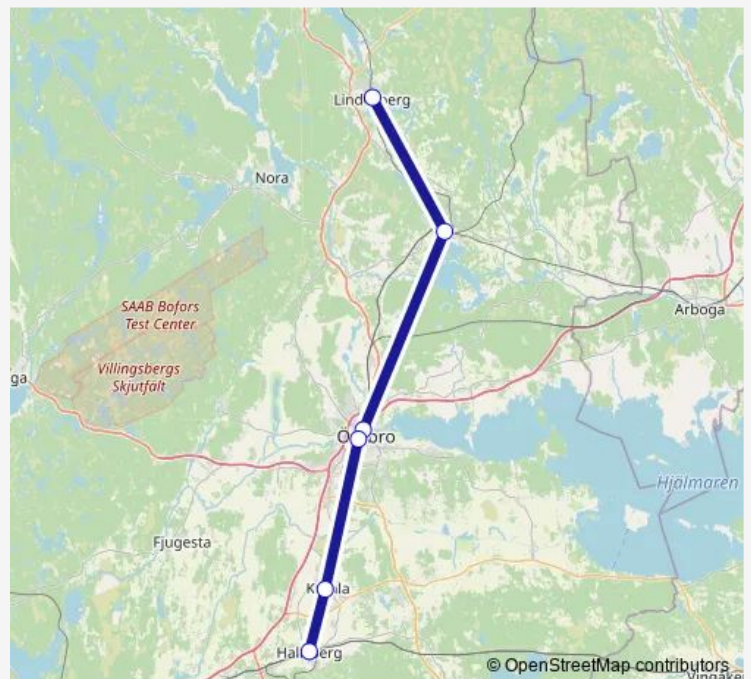

Long Distance Trains 8219

[Go to website](#)

Direction

undefined — undefined

0 stops

[Open route schedule](#)

Route schedule

undefined — undefined

Monday 16:06

Tuesday 16:06-16:54

Wednesday 16:06

Thursday 16:06

Friday 16:06

Saturday —

Sunday —

Route info

Direction:

Stops: 0

Trip Duration: — min

■ 8219