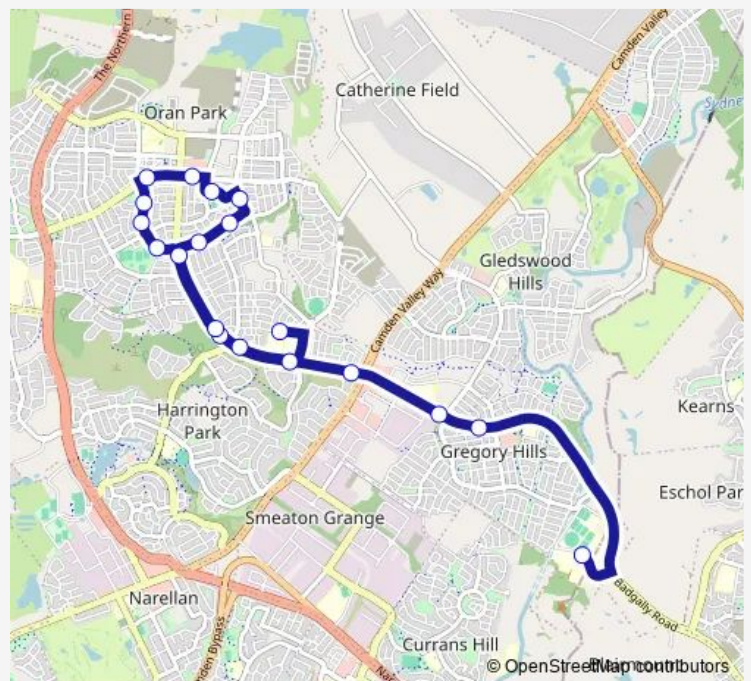

- St Gregory's College Campbelltown
- Thomas Donovan Reserve, Gregory Hills Dr
- Gregory Hills Dr After Donovan Bvd
- Oran Park Dr After Camden Valley Way
- Oran Pk Dr After Forestgrove Dr
- Oran Park Dr After Harrington Pkwy
- South Cct Opp 288
- South Cct Opp Reed St
- South Cct Before Ambrose St
- Peter Brock Dr At South Cct
- Peter Brock Dr Opp Sefton St
- Oran Park Anglican College, Shannon Way
- South Cct At Skelton St
- South Cct After Perkins Dr
- South Cct Opp Gibson St
- Oran Park Dr After South Cct
- Oran Park, Oran Park Dr
- Oran Park Dr Opp Harrington Pkwy
- St Benedicts And St Justins Schools, Hollows Dr

Route schedule

St Gregory's College Campbelltown — St Benedicts And St Justins Schools, Hollows Dr

Monday	15:10
Tuesday	15:10
Wednesday	15:10
Thursday	15:10
Friday	—
Saturday	—
Sunday	—

Route info

Direction: St Gregory's College Campbelltown

Stops: 19

Trip Duration: 0 hour 25 min

6575 — St Gregory's College to St Justin's PS via Oran Park **BusMaps**

6575 School Bus time schedules and route maps are available in an offline PDF at busmaps.com. Use the busmaps.com website to see live bus times, train schedule or subway schedule, and step-by-step directions for all public transit in Liverpool