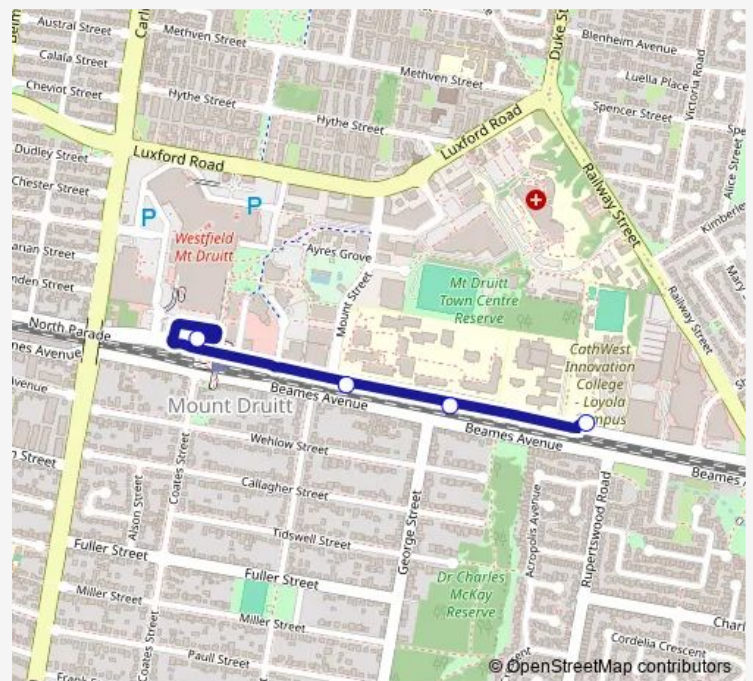

School Bus 6575 Loyola College to Mt DrUITT Station

[Go to website](#)

Direction

Loyola College, North Pde — Mount DrUITT Station, Stand C

4 stops

[Open route schedule](#)

Loyola College, North Pde

North Pde Opp Tafe NSW Western Sydney Institute

North Pde Opp Mount St

Mount DrUITT Station, Stand C

Route schedule

Loyola College, North Pde — Mount DrUITT Station, Stand C

Monday	14:45
Tuesday	14:45
Wednesday	14:45
Thursday	14:45
Friday	14:45
Saturday	—
Sunday	—

Route info

Direction: Loyola College, North Pde

Stops: 4

Trip Duration: 0 hour 5 min

6575 — Loyola College to Mt DrUITT Station

6575 School Bus time schedules and route maps are available in an offline PDF at busmaps.com. Use the busmaps.com website to see live bus times, train schedule or subway schedule, and step-by-step directions for all public transit in Parramatta