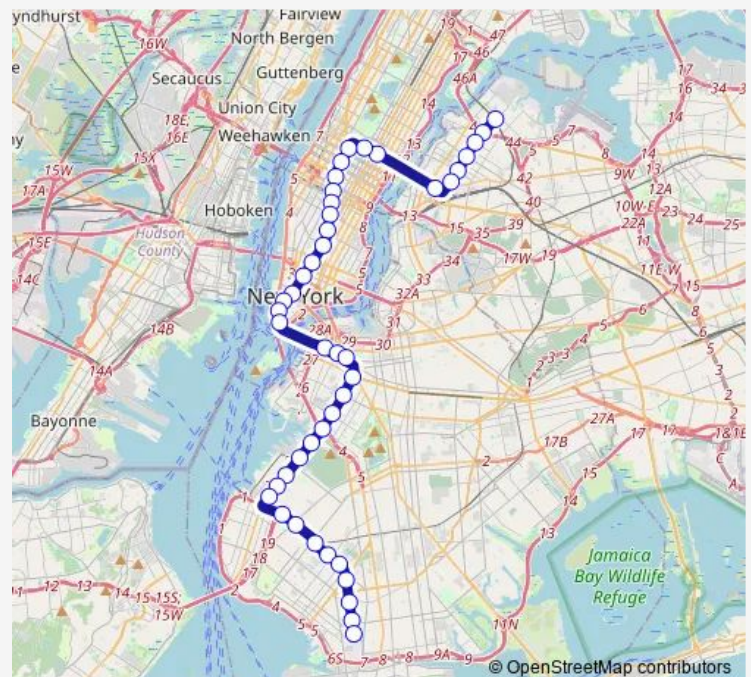

Canal St

City Hall

Cortlandt St

Route schedule

Astoria-Ditmars Blvd — 86 St

Monday 06:13-21:26

Tuesday 06:13-21:26

Wednesday 06:13-21:26

Thursday 06:13-21:26

Friday 06:13-21:26

Saturday —

Sunday —

Route info

Direction: Astoria-Ditmars Blvd

Stops: 44

Trip Duration: 1 hour 32 min

W — Broadway Local

Rector St

Whitehall St-South Ferry

Court St

Jay St-Metrotech

Dekalb Av

Atlantic Av-Barclays Ctr

Union St

Fort Hamilton Pkwy

New Utrecht Av

18 Av

20 Av

Bay Pkwy

Kings Hwy

Avenue U

86 St