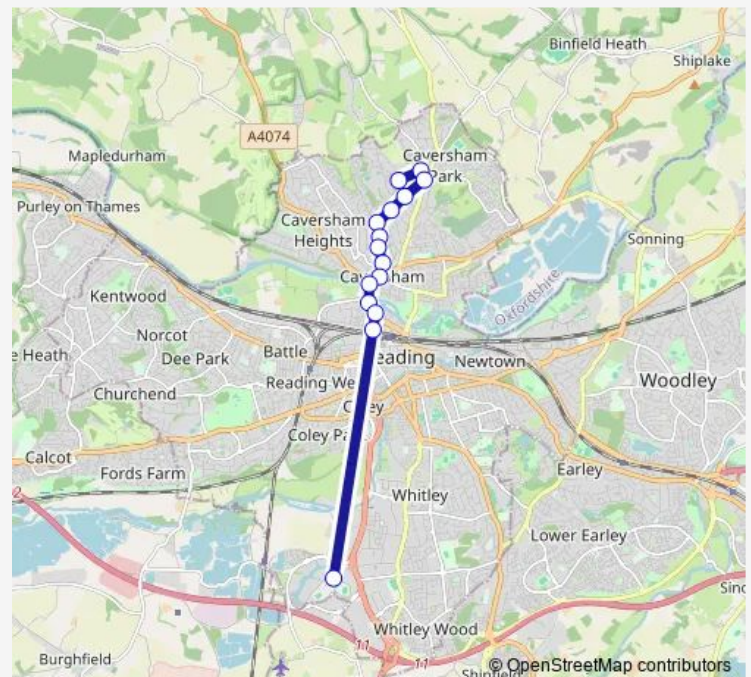

Tuesday 18:55

Wednesday 18:55

Thursday 13:25-18:55

Friday 18:55

Saturday 13:25

Sunday 13:25

Route info

Direction: St Barnabas Church

Stops: 15

Trip Duration: 0 hour 35 min

F12

Direction

Reading Stadium Bus Park — St Barnabas Church

17 stops

[Open route schedule](#)

Reading Stadium Bus Park

Route schedule

Reading Stadium Bus Park — St Barnabas Church

Monday 22:00

Tuesday 22:00

Wednesday 22:00

Thursday 17:00-22:00

Friday 22:00

Saturday 17:00

Sunday 17:00

Route info

Direction: Reading Stadium Bus Park

Stops: 17

Trip Duration: 0 hour 35 min

F12 Bus time schedules and route maps are available in an offline PDF at busmaps.com. Use the busmaps.com website to see live bus times, train schedule or subway schedule, and step-by-step directions for all public transit in Reading