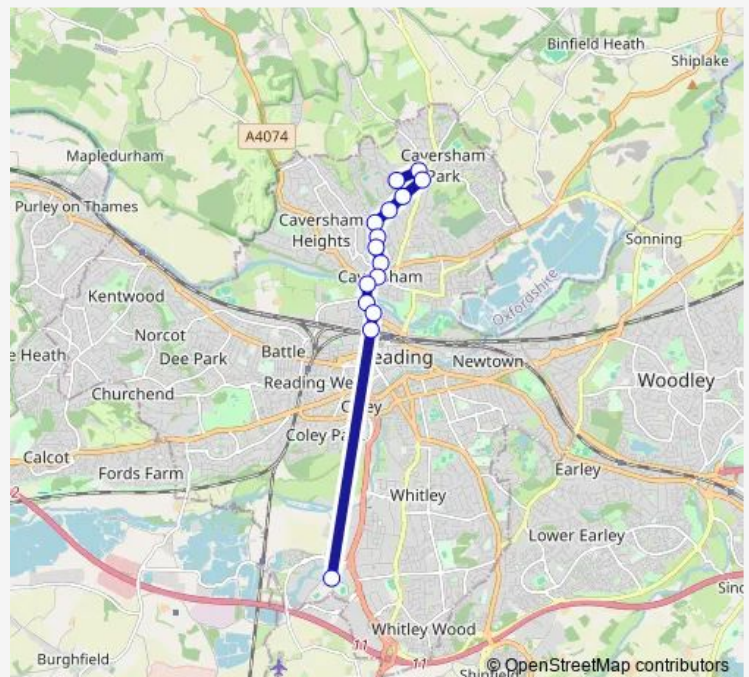

Swansea Road

Caversham Road Fire Station

Reading Stadium Bus Park

### Route schedule

St Barnabas Church — Reading Stadium Bus Park

Monday 10:55-18:55

Tuesday 10:55-18:55

Wednesday 10:55-18:55

Thursday 10:55-18:55

Friday 10:55-18:55

Saturday 10:55

### Route info

Direction: St Barnabas Church

Stops: 15

Trip Duration: 0 hour 35 min

F12

**Direction**

Reading Stadium Bus Park — St Barnabas Church

17 stops