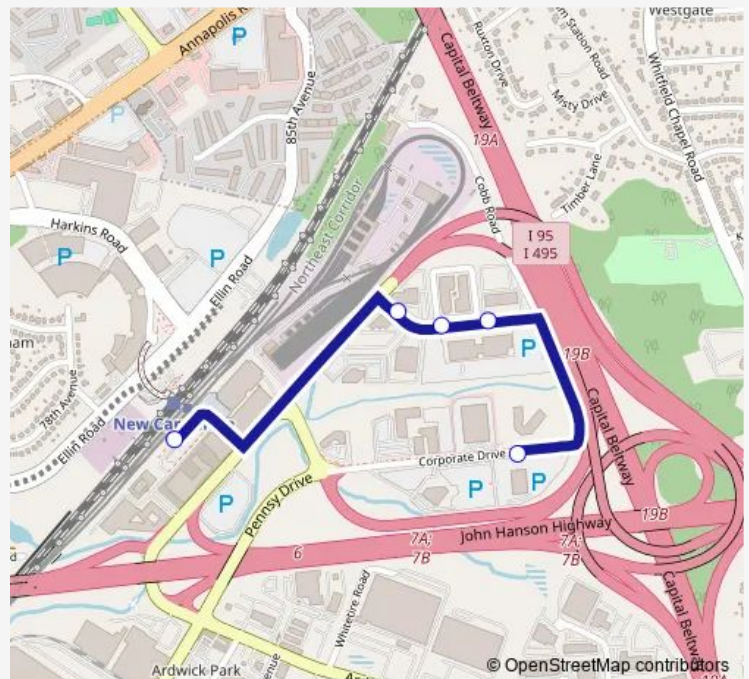

Bus F12 Ardwick Industrial Park Shuttle

[Go to website](#)

Direction

Cheverly+Bay C — Corporate Dr+#8401

35 stops

[Open route schedule](#)

- Cheverly+Bay C
- Columbia Park Rd+64 Av
- Columbia Park Rd+#5801
- Columbia Park Rd+Beaver Rd
- Columbia Park Rd+Clarkson Wy
- Columbia Park Rd+Stanford Ct
- Columbia Park Rd+ Club Dr
- Columbia Park Rd+Columbia Pl
- Columbia Park Rd+Oregon Av
- Kent Village Dr+Connecticut Av
- Kent Village Dr+Flagstaff St
- E Marlboro Av+E Chesapeake St
- E Marlboro Av+E Spring St
- ML King Jr Hwy+Belle Haven Dr
- ML King Jr Hwy+Flagstaff St
- ML King Jr Hwy+Greenleaf Rd
- Landover Rd+Fire House Rd
- Landover Rd+75 Av
- Landover Rd+Pinebrook Av
- Old Landover Rd+Landover Rd
- Pennsy Dr+Landover

Route schedule

Cheverly+Bay C — Corporate Dr+#8401

Monday	05:40-19:23
Tuesday	05:40-19:23
Wednesday	05:40-19:23
Thursday	05:40-19:23
Friday	05:40-19:23
Saturday	—
Sunday	—

Route info

Direction: Cheverly+Bay C

Stops: 35

Trip Duration: 0 hour 25 min

F12 — Ardwick Industrial Park Shuttle