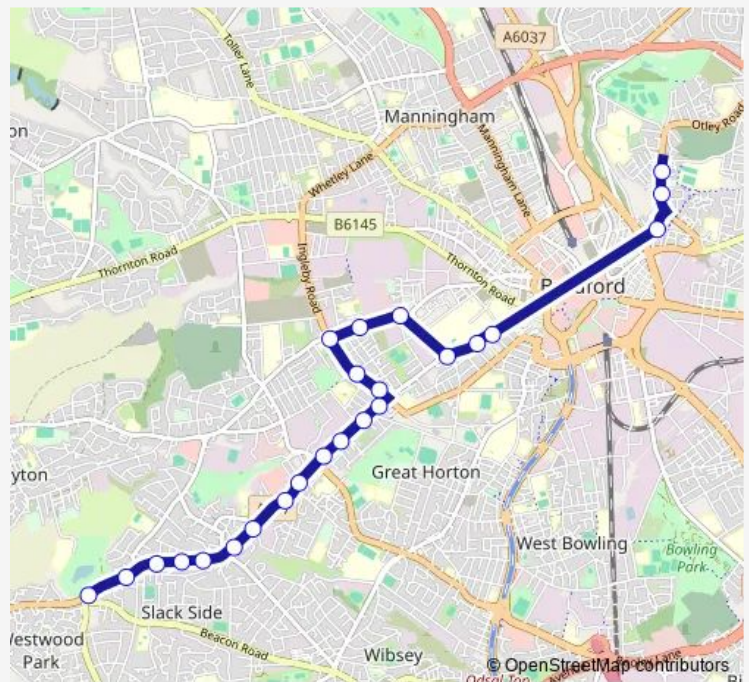

Thursday 15:12

Friday 15:12

Saturday —

Sunday —

Route info

Direction: St Augustine's Church

Stops: 24

Trip Duration: 0 hour 33 min

F12

Hollingwood Lane

Old Road

Horton Bank Country Park

Direction

Horton Bank Country Park — Peel Park

28 stops

[Open route schedule](#)

Horton Bank Country Park

Old Road

Hollingwood Lane

Horton Bank Church

Windermere Road

Moore Avenue

Bartle Lane

Great Horton Road Tesco