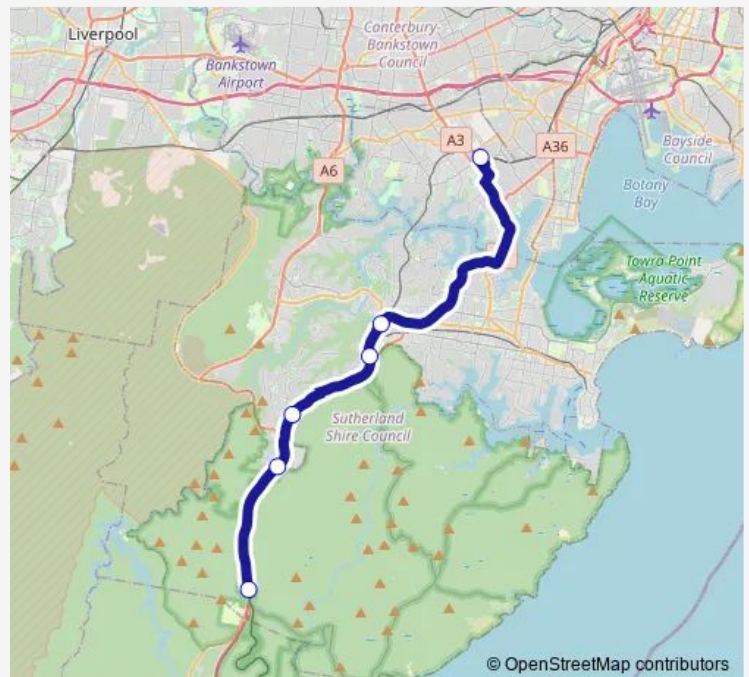

Rail Replacement Bus Service 41T4 Hurstville, Sutherland, then all stations to Waterfall

[Go to website](#)

Direction

Waterfall Station, Kooraban St — Hurstville Station, Ormonde Pde, Stand P

6 stops

[Open route schedule](#)

Waterfall Station, Kooraban St

Princes Hwy At Oliver St

Railway Pde Opp Engadine Station

Loftus Av Opp Loftus Station

Sutherland Station, Stand A

Hurstville Station, Ormonde Pde, Stand P

Route schedule

Waterfall Station, Kooraban St — Hurstville Station, Ormonde Pde, Stand P

Monday	—
Tuesday	—
Wednesday	—
Thursday	—
Friday	—
Saturday	23:16-02:31 ⁺¹
Sunday	—

Route info

Direction: Waterfall Station, Kooraban St

Stops: 6

Trip Duration: 0 hour 39 min

41T4 — Hurstville, Sutherland, then all stations to Waterfall

Direction

Hurstville Station, Ormonde Pde, Stand J — Waterfall Station, Kooraban St

6 stops

[Open route schedule](#)

Hurstville Station, Ormonde Pde, Stand J

Sutherland Station, Stand C

Loftus Station, Loftus Av