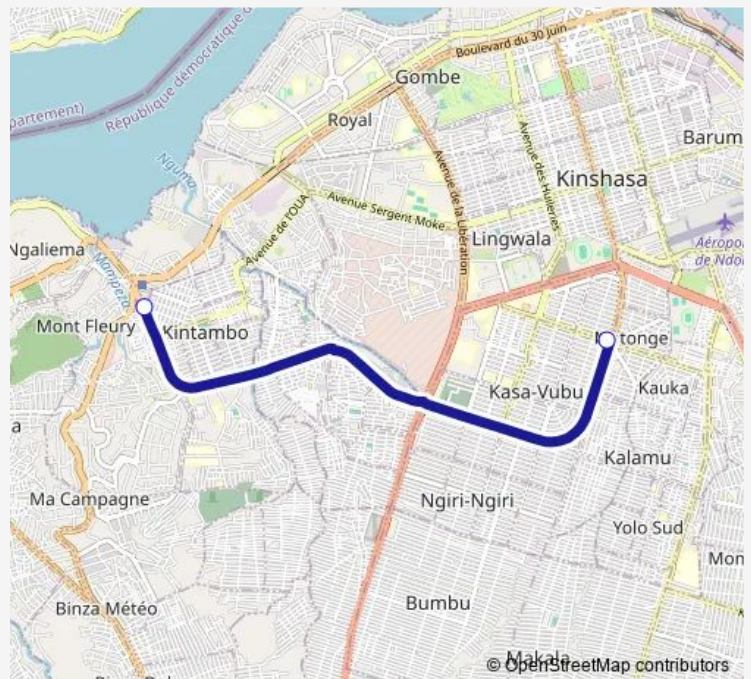

Bus Kitambo Magasin_ TO _ Victoire

[Go to website](#)

Direction

Inconnu — magasin

2 stops

[Open route schedule](#)

Inconnu

magasin

Route schedule

Inconnu — magasin

Monday 18:08

Tuesday 18:08

Wednesday 18:08

Thursday 18:08

Friday 18:08

Saturday —

Sunday —

Route info

Direction: Inconnu

Stops: 2

Trip Duration: 0 hour 25 min

■ Kitambo Magasin_ TO _ Victoire

Bus time schedules and route maps are available in an offline PDF at busmaps.com. Use the busmaps.com website to see live bus times, train schedule or subway schedule, and step-by-step directions for all public transit in Kinshasa