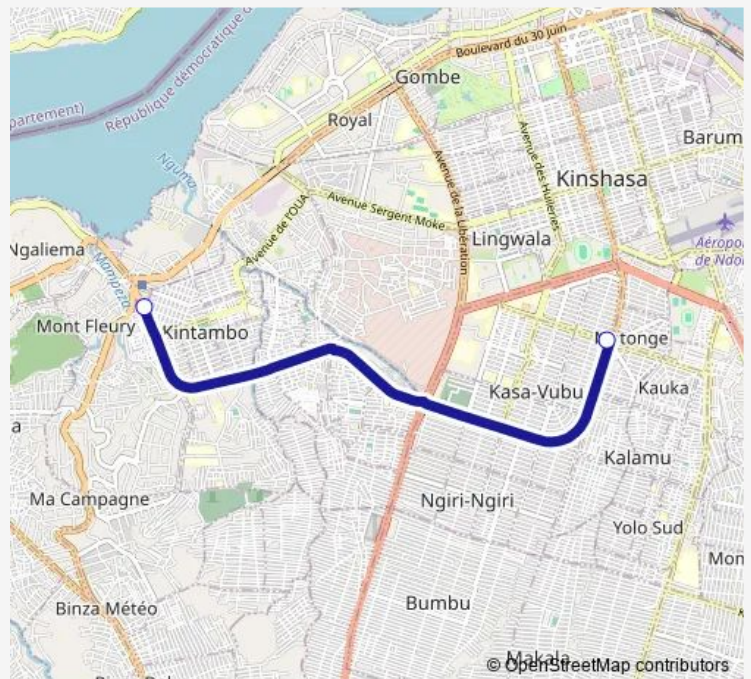

## Bus Kitambo Magasin\_ TO \_ Victoire

[Go to website](#)

### Direction

Inconnu — magasin

2 stops

[Open route schedule](#)

Inconnu

magasin

### Route schedule

Inconnu — magasin

Monday	18:08
Tuesday	18:08
Wednesday	18:08
Thursday	18:08
Friday	18:08
Saturday	—
Sunday	—

### Route info

Direction: Inconnu

Stops: 2

Trip Duration: 0 hour 25 min

■ Kitambo Magasin\_ TO \_ Victoire

Bus time schedules and route maps are available in an offline PDF at [busmaps.com](https://busmaps.com). Use the [busmaps.com](https://busmaps.com) website to see live bus times, train schedule or subway schedule, and step-by-step directions for all public transit in Kinshasa