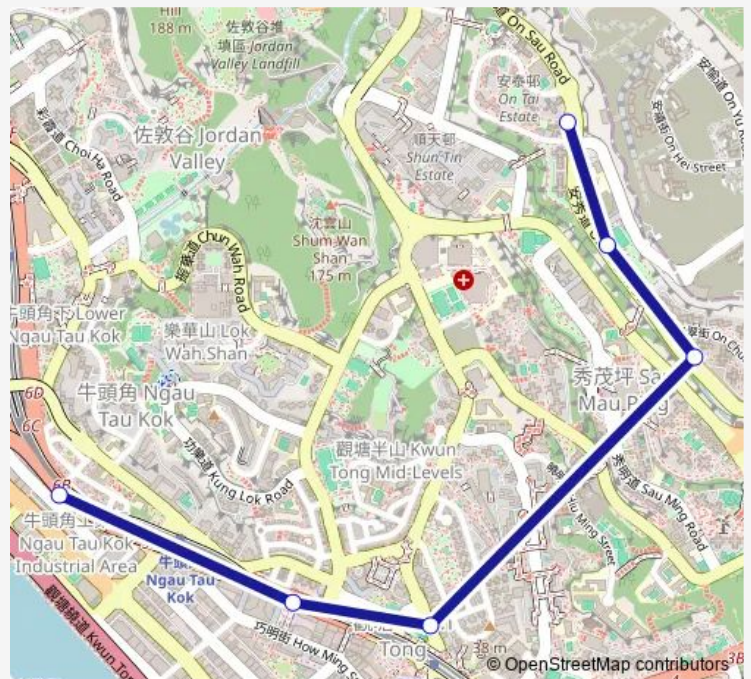

Bus 213b ON TAI - Kwun Tong

[Go to website](#)

Direction

[Kmb] ON TAI BUS Terminus — [Kmb] Ting FU Street, Kwun Tong

6 stops

[Open route schedule](#)

[Kmb] ON TAI BUS Terminus

[Ctb] OI TAT House ON TAT Estate, ON SAU Road[[Kmb] OI TAT House

[Ctb] ON TAT Estate, ON SAU Road[[Kmb] ON TAT Estate

[Ctb] Tung YAN Street, HIP WO Street[[Kmb+Ctb] Tung YAN Street, Kwun Tong/
Tung YAN Street, HIP WO Street[[Kmb] Tung YAN Street, Kwun Tong

[Ctb] Millennium City, Kwun Tong Road[[Kmb+Ctb] Kwun Tong BBI - Millennium City/
Millennium City, Kwun Tong Road[[Kmb] Kwun Tong BBI - Millennium City

[Kmb] Ting FU Street, Kwun Tong

Route schedule

[Kmb] ON TAI BUS Terminus — [Kmb] Ting FU Street, Kwun Tong

Monday	06:45-08:00
Tuesday	06:45-08:00
Wednesday	06:45-08:00
Thursday	06:45-08:00
Friday	06:45-08:00
Saturday	—
Sunday	—

Route info

Direction: [Kmb] ON TAI BUS Terminus

Stops: 6

Trip Duration: 0 hour 21 min

■ 213b — ON TAI - Kwun Tong

213b Bus time schedules and route maps are available in an offline PDF at busmaps.com. Use the busmaps.com website to see live bus times, train schedule or subway schedule, and step-by-step directions for all public transit in Kwun Tong