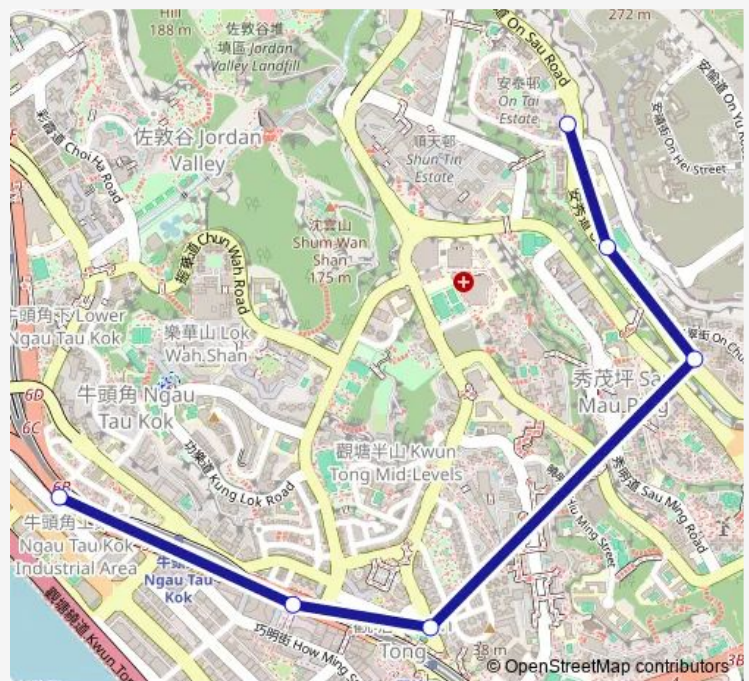

Bus 213B ON TAI - Kwun Tong

[Go to website](#)

Direction

[Kmb] ON TAI BUS Terminus — [Kmb] Ting FU Street, Kwun Tong

6 stops

[Open route schedule](#)

[Kmb] ON TAI BUS Terminus

[Ctb] OI TAT House ON TAT Estate, ON SAU Road[[Kmb] OI TAT House

[Ctb] ON TAT Estate, ON SAU Road[[Kmb] ON TAT Estate

[Ctb] Tung YAN Street, HIP WO Street[[Kmb+Ctb] Tung YAN Street, Kwun Tong/
Tung YAN Street, HIP WO Street[[Kmb] Tung YAN Street, Kwun Tong

[Ctb] Millennium City, Kwun Tong Road[[Kmb+Ctb] Kwun Tong BBI - Millennium City/
Millennium City, Kwun Tong Road[[Kmb] Kwun Tong BBI - Millennium City

[Kmb] Ting FU Street, Kwun Tong

Route schedule

[Kmb] ON TAI BUS Terminus — [Kmb] Ting FU Street, Kwun Tong

Monday	06:45-08:00
Tuesday	06:45-08:00
Wednesday	06:45-08:00
Thursday	06:45-08:00
Friday	06:45-08:00
Saturday	—
Sunday	—

Route info

Direction: [Kmb] ON TAI BUS Terminus

Stops: 6

Trip Duration: 0 hour 22 min

■ 213B — ON TAI - Kwun Tong

213B Bus time schedules and route maps are available in an offline PDF at busmaps.com. Use the busmaps.com website to see live bus times, train schedule or subway schedule, and step-by-step directions for all public transit in Kwun Tong