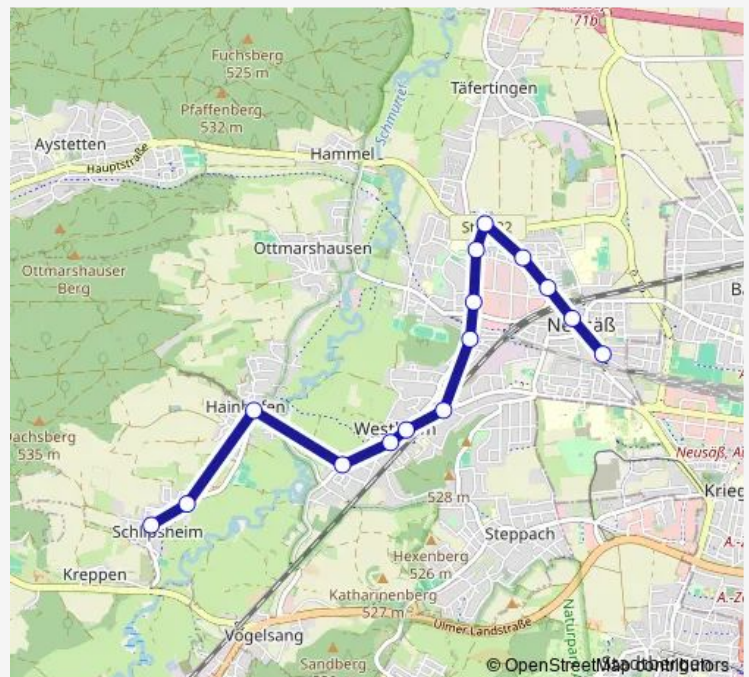

Tuesday 08:57-19:57

Wednesday 08:57-19:57

Thursday 08:57-19:57

Friday 08:57-19:57

Saturday —

Sunday —

Route info

Direction: Neusäß, Mitte

Stops: 15

Trip Duration: 0 hour 16 min

513 AST

BusMaps

Direction

Schlipshheim, Mitte — Neusäß, Mitte

14 stops

[Open route schedule](#)

Schlipshheim, Mitte

Schlipshheim, Bergstraße

Hainhofen

Westheim, Winterstraße

Westheim, Seniorenheim

Westheim, Raiffeisenbank

Westheim (Schwab)

Neusäß, Adalbert-Stifter-Straße

Monday	08:32-19:32
Tuesday	08:32-19:32
Wednesday	08:32-19:32
Thursday	08:32-19:32
Friday	08:32-19:32
Saturday	—
Sunday	—

Route info

Direction: Schlipshheim, Mitte

Stops: 14

Trip Duration: 0 hour 16 min

513 AST Bus time schedules and route maps are available in an offline PDF at busmaps.com. Use the busmaps.com website to see live bus times, train schedule or subway schedule, and step-by-step directions for all public transit in Augsburg