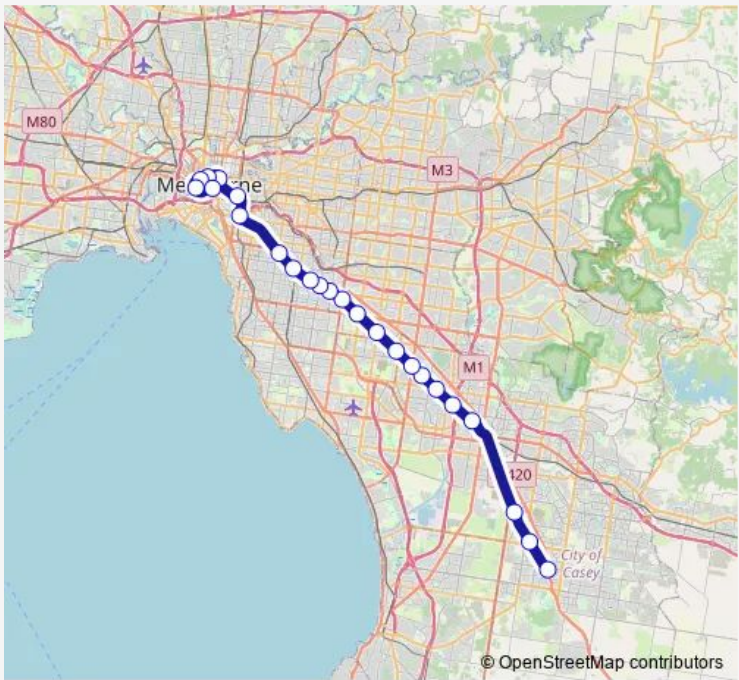

**Rail Cranbourne Cranbourne - City**

[Go to website](#)

**Direction**  
 Caulfield Railway Station (Caulfield East) — Cranbourne Railway Station (Cranbourne)  
 16 stops  
[Open route schedule](#)

- Caulfield Railway Station (Caulfield East)
- Carnegie Railway Station (Carnegie)
- Murrumbeena Railway Station (Murrumbeena)
- Hughesdale Railway Station (Hughesdale)
- Oakleigh Railway Station (Oakleigh)
- Huntingdale Railway Station (Oakleigh)
- Clayton Railway Station (Clayton)
- Westall Railway Station (Clayton South)
- Springvale Railway Station (Springvale)
- Sandown Park Railway Station (Springvale)
- Noble Park Railway Station (Noble Park)
- Yarraman Railway Station (Noble Park)
- Dandenong Railway Station (Dandenong)
- Lynbrook Railway Station (Lynbrook)
- Merinda Park Railway Station (Cranbourne North)
- Cranbourne Railway Station (Cranbourne)

**Route schedule**  
 Caulfield Railway Station (Caulfield East) — Cranbourne Railway Station (Cranbourne)

Monday	—
Tuesday	—
Wednesday	—
Thursday	—
Friday	05:40-21:41
Saturday	06:37-18:57
Sunday	—

**Route info**  
 Direction: Caulfield Railway Station (Caulfield East)  
 Stops: 16  
 Trip Duration: 0 hour 43 min

## Route info

Direction: Cranbourne Railway Station (Cranbourne)

Stops: 16

Trip Duration: 0 hour 43 min

## Route info

Direction: Cranbourne Railway Station (Cranbourne)

Stops: 23

Trip Duration: 1 hour 9 min