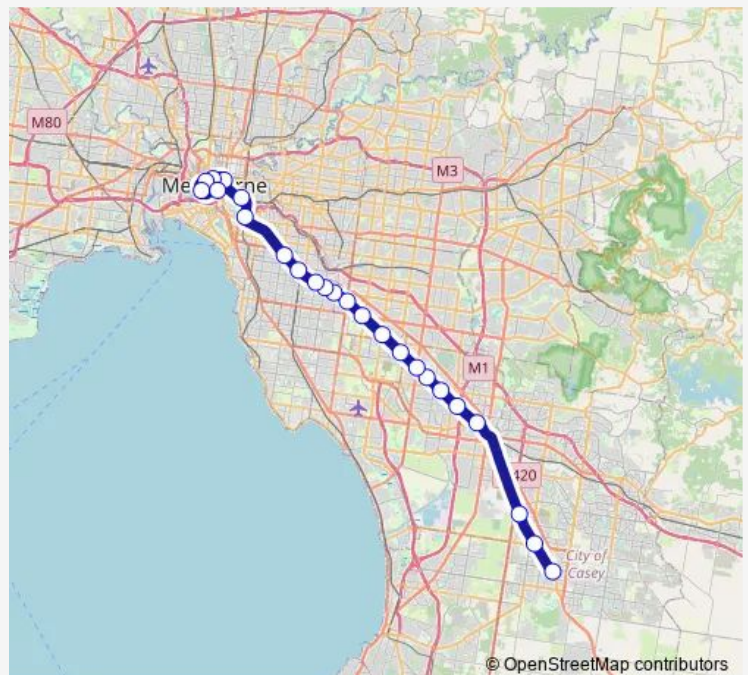

Rail Cranbourne Cranbourne - City

[Go to website](#)

Direction

Burnley Rail Replacement Bus Stop — Caulfield Rail Replacement Bus Stop

2 stops

[Open route schedule](#)

Burnley Rail Replacement Bus Stop

Caulfield Rail Replacement Bus Stop

Route schedule

Burnley Rail Replacement Bus Stop — Caulfield Rail Replacement Bus Stop

Monday —

Tuesday —

Wednesday —

Thursday —

Friday 20:34-02:27⁺¹

Saturday 03:25-02:25⁺¹

Sunday 03:25-00:35⁺¹

Route info

Direction: Burnley Rail Replacement Bus Stop

Stops: 2

Trip Duration: 0 hour 16 min

Direction

Caulfield Station — Cranbourne Station

16 stops

[Open route schedule](#)

Caulfield Station

Carnegie Station

Murrumbeena Station

Hughesdale Station

Oakleigh Station

Huntingdale Station

Clayton Station