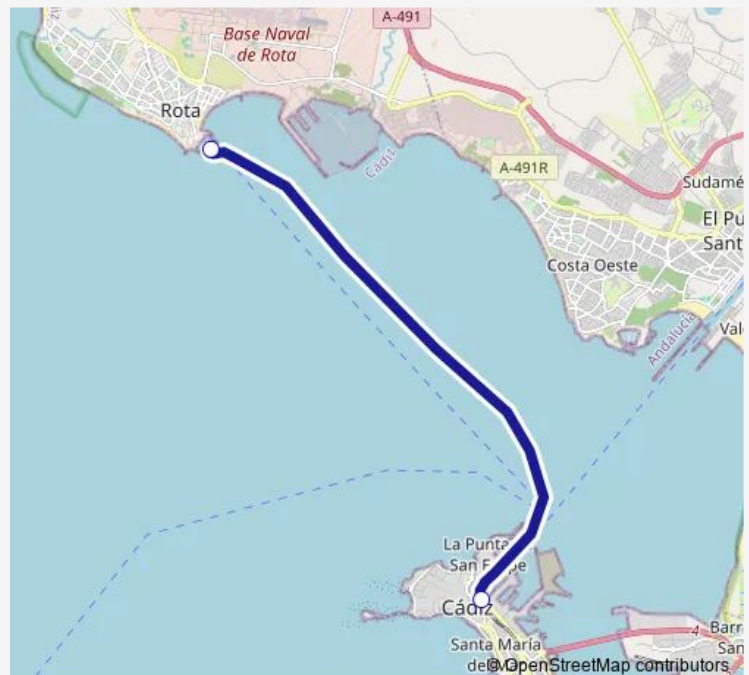

**Ferry B-065 Cádiz-Rota**[Go to website](#)**Direction**

Terminal Marítima Rota — Terminal Marítima Cádiz

2 stops

[Open route schedule](#)

Terminal Marítima Rota

Terminal Marítima Cádiz

**Route schedule**

Terminal Marítima Rota — Terminal Marítima Cádiz

Monday	07:05-20:25
Tuesday	07:05-20:25
Wednesday	07:05-20:25
Thursday	07:05-20:25
Friday	07:05-20:25
Saturday	11:20-19:50
Sunday	11:20-19:50

**Route info**

Direction: Terminal Marítima Rota

Stops: 2

Trip Duration: 0 hour 35 min

**B-065 — Cádiz-Rota**

**Direction**

Terminal Marítima Cádiz — Terminal Marítima Rota

2 stops

[Open route schedule](#)

Terminal Marítima Cádiz

Terminal Marítima Rota

**Route schedule**

Direction: Terminal Marítima Cádiz

Stops: 2

Trip Duration: 0 hour 35 min

B-065 Ferry time schedules and route maps are available in an offline PDF at busmaps.com. Use the busmaps.com website to see live bus times, train schedule or subway schedule, and step-by-step directions for all public transit in Cadiz