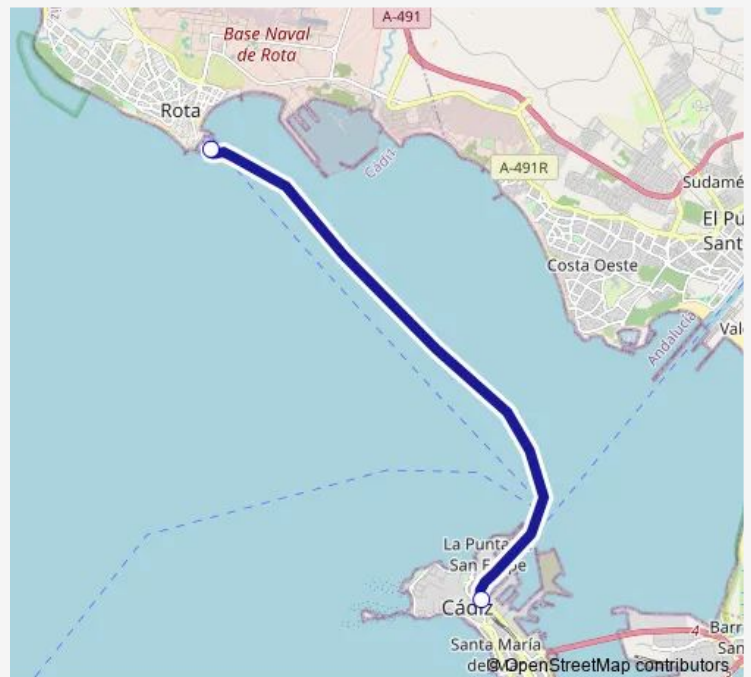

Ferry B-065 Cádiz-Rota[Go to website](#)**Direction**

Terminal Marítima Rota — Terminal Marítima Cádiz

2 stops

[Open route schedule](#)

Terminal Marítima Rota

Terminal Marítima Cádiz

Route schedule

Terminal Marítima Rota — Terminal Marítima Cádiz

Monday	07:05-20:25
Tuesday	07:05-20:25
Wednesday	07:05-20:25
Thursday	07:05-20:25
Friday	07:05-20:25
Saturday	11:20-19:50
Sunday	11:20-19:50

Route info

Direction: Terminal Marítima Rota

Stops: 2

Trip Duration: 0 hour 35 min

B-065 — Cádiz-Rota

Direction

Terminal Marítima Cádiz — Terminal Marítima Rota

2 stops

[Open route schedule](#)

Terminal Marítima Cádiz

Terminal Marítima Rota

Route schedule

Terminal Marítima Cádiz — Terminal Marítima Rota

Monday	07:50-19:40
Tuesday	07:50-19:40
Wednesday	07:50-19:40
Thursday	07:50-19:40
Friday	07:50-19:40
Saturday	10:30-19:05
Sunday	10:30-19:05

Route info

Direction: Terminal Marítima Cádiz