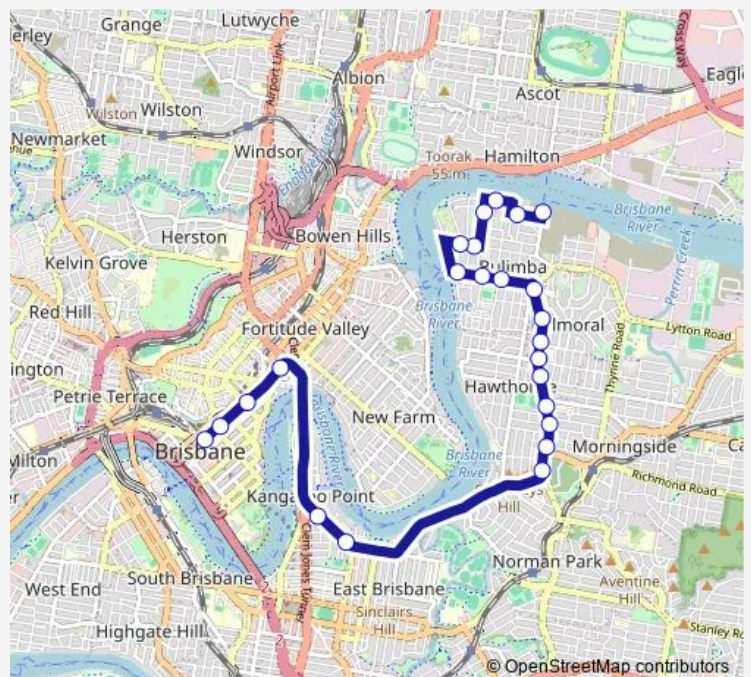

Riding Rd at Grosvenor Street, stop 31/45

Riding Rd at Hawthorne Park, stop 30/25

Riding Rd at Miles Street, stop 24

Riding Rd at Goulburn Street, stop 23

Riding Rd at Balmoral Cemetery, stop 22

Shafston Ave at Salstone Street, stop 11

Wednesday 06:45-07:45

Thursday 06:45-07:45

Friday 06:45-07:45

Saturday —

Sunday —

**Route info**

Direction: Apollo Rd near Byron St, stop 41

Stops: 24

Trip Duration: 0 hour 54 min

**P231 — Balmoral - City Pre-Paid Express via Riding Road**

Ann Street Stop 6

Ann Street Stop 8

Ann Street Stop 10A at King George Square

## Direction

Elizabeth Street Stop 81 near George St — Byron St near Apollo Rd, stop 41

21 stops

[Open route schedule](#)

Elizabeth Street Stop 81 near George St

Elizabeth Street Stop 89 at GPO

Eagle St near Eagle Lane (Stop 63)