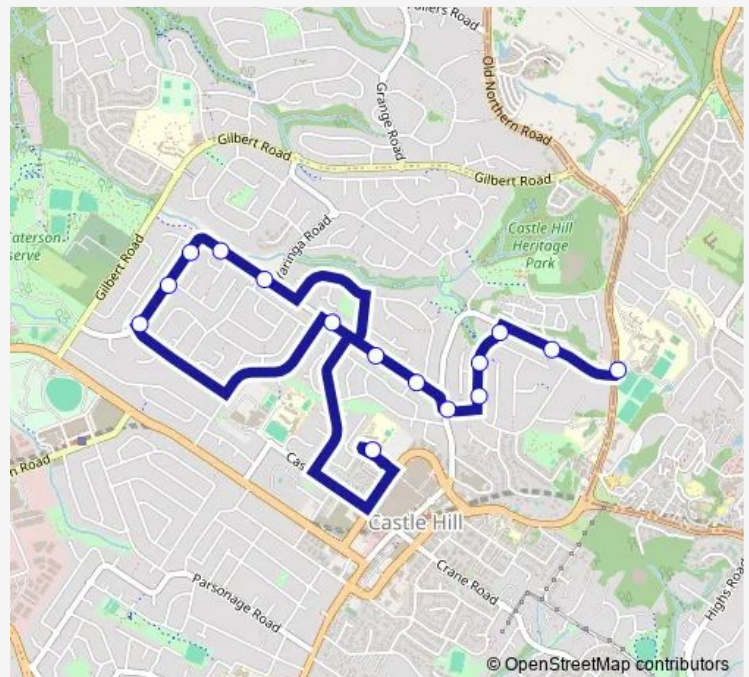

Tuckwell Rd At Surrey Av

Tuckwell Rd After Lynwood PI

Tuckwell Rd Opp Woodchester CI

Tuckwell Rd At Ashmead Av

Tuckwell Rd At Bounty Av

Tuckwell Rd Opp Britannia Rd

Castle Hill Public School, Les Shore PI

Route schedule

Oakhill College, Old Northern Rd — Castle Hill Public School, Les Shore PI

Monday	08:25
Tuesday	08:25
Wednesday	08:25
Thursday	08:25
Friday	08:25
Saturday	—
Sunday	—

Route info

Direction: Oakhill College, Old Northern Rd

Stops: 15

Trip Duration: 0 hour 20 min

2060 School Bus time schedules and route maps are available in an offline PDF at busmaps.com. Use the busmaps.com website to see live bus times, train schedule or subway schedule, and step-by-step directions for all public transit in Parramatta