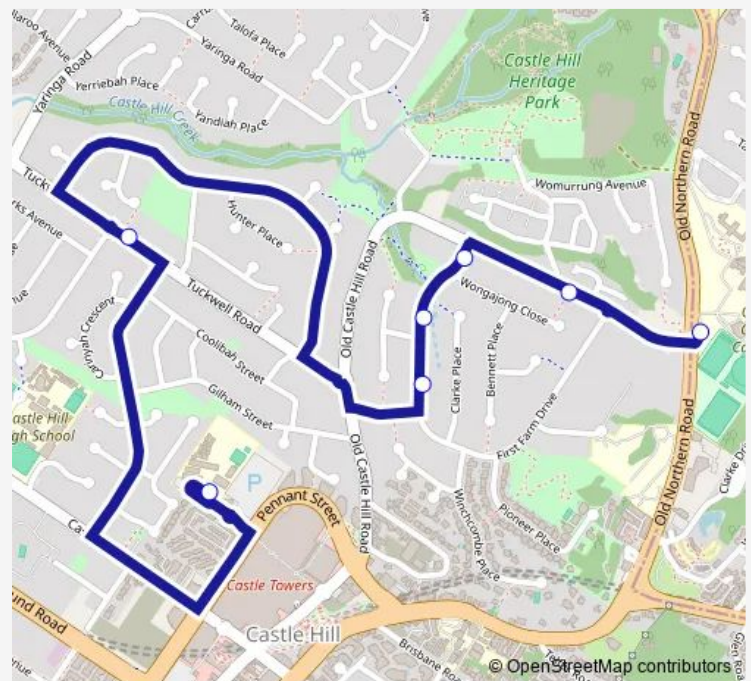

School Bus 2060 Oakhill College to Castle Hill PS via First Farm Dr

[Go to website](#)

Direction

Oakhill College, Old Northern Rd — Castle Hill Public School, Les Shore PI

7 stops

[Open route schedule](#)

Oakhill College, Old Northern Rd

Old Castle Hill Rd Opp Heritage Park Dr

First Farm Dr After Old Castle Hill Rd

First Farm Dr Opp Woodvale PI

First Farm Dr Opp Lynstock Av

Tuckwell Rd Opp Britannia Rd

Castle Hill Public School, Les Shore PI

Route schedule

Oakhill College, Old Northern Rd — Castle Hill Public School, Les Shore PI

Monday	08:30
Tuesday	08:30
Wednesday	08:30
Thursday	08:30
Friday	08:30
Saturday	—
Sunday	—

Route info

Direction: Oakhill College, Old Northern Rd

Stops: 7

Trip Duration: 0 hour 15 min