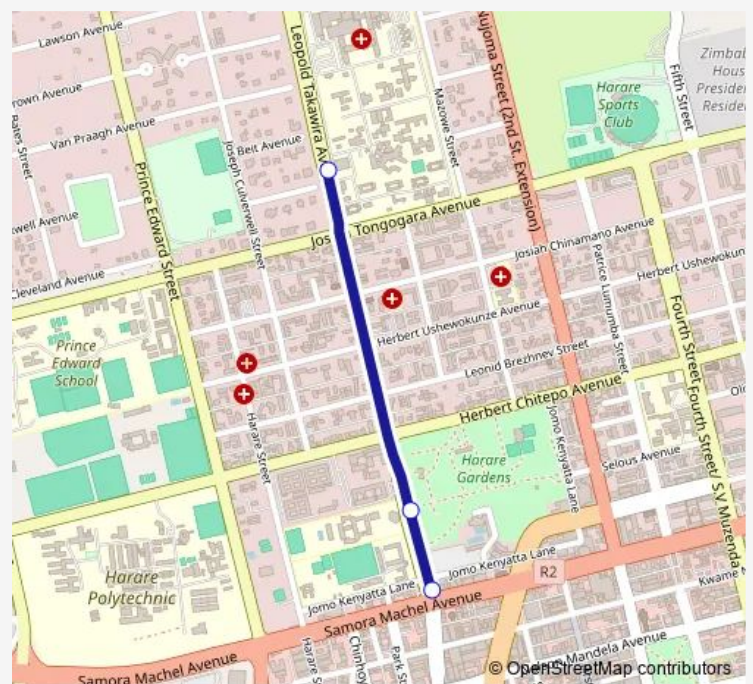

Communal Taxi Service Parirenyatwa to Leopold Takawira Hub

[Go to website](#)

Direction

Parirenyatwa Hospital — Parklane Hub

3 stops

[Open route schedule](#)

Parirenyatwa Hospital

Harare Gardens

Parklane Hub

Route schedule

Parirenyatwa Hospital — Parklane Hub

Monday	11:07
Tuesday	11:07
Wednesday	11:07
Thursday	11:07
Friday	11:07
Saturday	11:07
Sunday	11:07

Route info

Direction: Parirenyatwa Hospital

Stops: 3

Trip Duration: 0 hour 4 min

Parirenyatwa to Leopold Takawira Hub

Communal Taxi Service time schedules and route maps are available in an offline PDF at busmaps.com. Use the busmaps.com website to see live bus times, train schedule or subway schedule, and step-by-step directions for all public transit in Harare

The schedule is provided in the local timezone. Times with "(+1)" indicate departures on the next day.

PDF file created on 2025-01-16

2024 BusMaps.com - All Rights Reserved