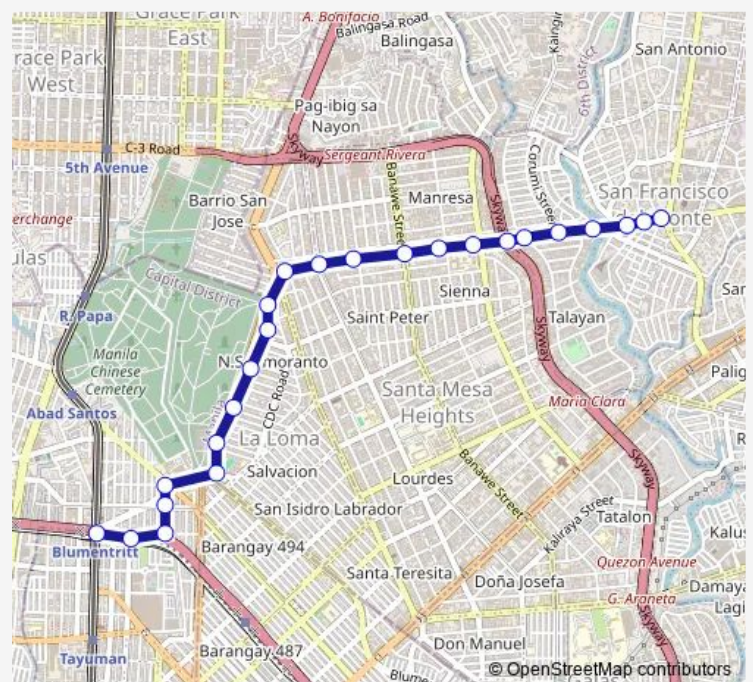

Andres Bonifacio near Manila North Cemetary, Quezon City

Andres Bonifacio / Magnas Intersection, Quezon City

Andres Bonifacio / Lunas Intersection, Quezon City

Andres Bonifacio / Bulusan Intersection, Quezon City

Andres Bonifacio / Iba Intersection, Quezon City

Route schedule

Del Monte Avenue / Roosevelt Avenue Intersection, Quezon City — Light Rail Transportation / New Antipolo, Quezon City

Monday	00:00
Tuesday	00:00
Wednesday	00:00
Thursday	00:00
Friday	00:00
Saturday	00:00
Sunday	00:00

Route info

Direction: Del Monte Avenue / Roosevelt Avenue Intersection, Quezon City

Stops: 24

Trip Duration: 0 hour 24 min

Blumentritt - Frisco

Andres Bonifacio / Ferdinand Blumentritt Intersection,
Quezon City

Ferdinand Blumentritt / Aurora Boulevard Intersection,
Quezon City

Cavite / Leonor Rivera Intersection, Quezon City

New Antipolo / Leonor Rivera Intersection, Quezon City

Old Antipolo / Felix Huetas Intersection, Quezon City