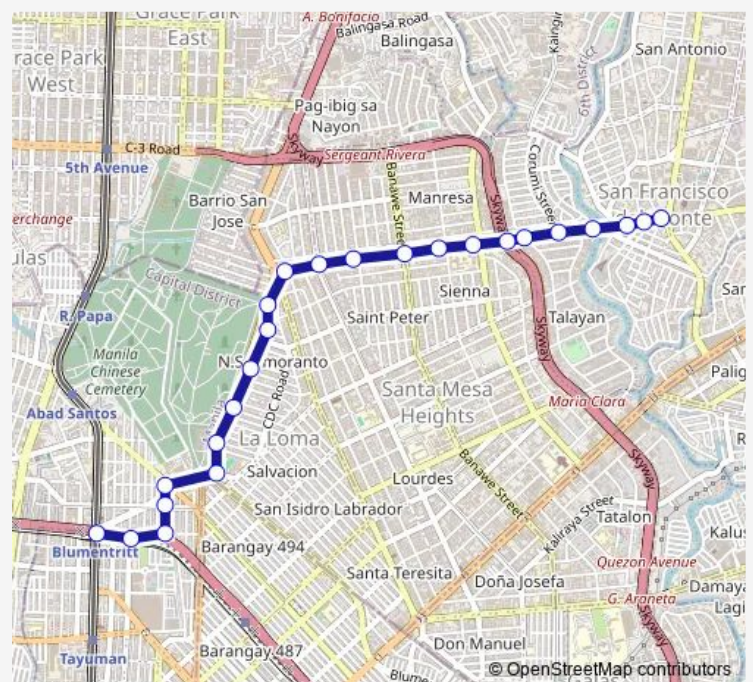

Andres Bonifacio near Manila North Cemetary, Quezon City

Andres Bonifacio / Magnas Intersection, Quezon City

Andres Bonifacio / Lunas Intersection, Quezon City

Andres Bonifacio / Bulusan Intersection, Quezon City

Andres Bonifacio / Iba Intersection, Quezon City

**Route schedule**

Del Monte Avenue / Roosevelt Avenue Intersection, Quezon City — Light Rail Transportation / New Antipolo, Quezon City

Monday	00:00
Tuesday	00:00
Wednesday	00:00
Thursday	00:00
Friday	00:00
Saturday	00:00
Sunday	00:00

**Route info**

Direction: Del Monte Avenue / Roosevelt Avenue Intersection, Quezon City

Stops: 24

Trip Duration: 0 hour 24 min

Blumentritt - Frisco

Andres Bonifacio / Ferdinand Blumentritt Intersection,  
Quezon City

## Route info

Direction: Light Rail Transportation / New Antipolo, Quezon City

Stops: 23

Trip Duration: 0 hour 24 min

7/11 Del Monte Avenue, Quezon City

Del Monte Avenue / Roosevelt Avenue Intersection, Quezon City