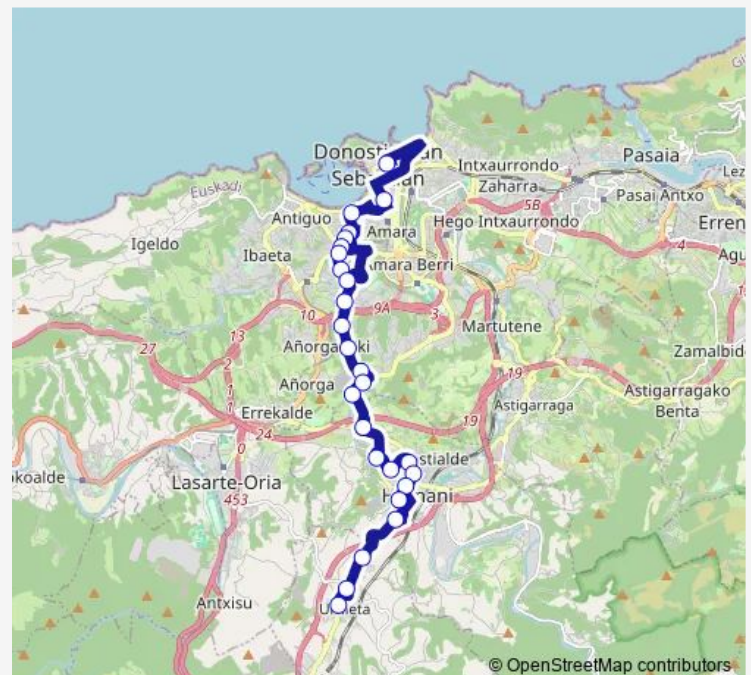

Thursday —

Friday —

Saturday 23:30

Sunday 00:30-02:30

Route info

Direction: Okendo Kalea, 10

Stops: 26

Trip Duration: 0 hour 27 min