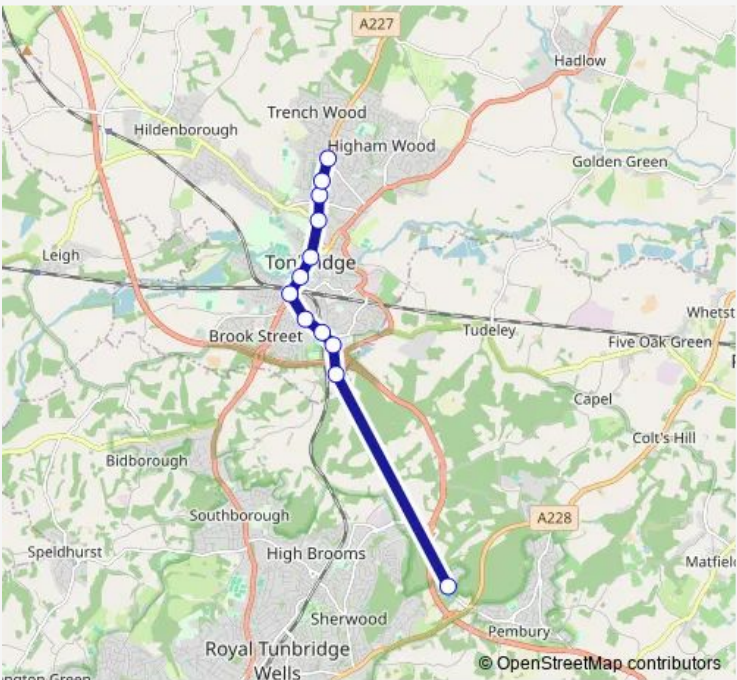

Bus 219 Pembury Hospital - Tonbridge - Cage Green

[Go to website](#)

Direction
 Pinnacles — Tunbridge Wells Hospital
 26 stops
[Open route schedule](#)

- Pinnacles
- Cage Green Road
- Denbeigh Drive
- Cavendish Close
- Reynolds Close
- Lawrence Road
- Turner Road
- Hunt Road
- Methodist Church
- Martin Hardie Way
- Romney Way
- Hopgarden Road
- Winchester Road
- St Philip's Church
- Penruddocke House
- Pinnacles
- Greyhound House
- Uridge Road
- Tonbridge School
- Castle
- High Street

Route schedule
 Pinnacles — Tunbridge Wells Hospital

Monday	06:12-20:28
Tuesday	06:12-20:28
Wednesday	06:12-20:28
Thursday	06:12-20:28
Friday	06:12-20:28
Saturday	06:52-20:24
Sunday	—

Route info
 Direction: Pinnacles
 Stops: 26
 Trip Duration: 0 hour 30 min

Direction: Tunbridge Wells Hospital

Stops: 12

Trip Duration: 0 hour 18 min

Direction

Pinnacles — Tunbridge Wells Hospital

39 stops

[Open route schedule](#)

Pinnacles

Thursday 05:50-20:37

Friday 05:50-20:37

Saturday 06:58-20:33

Sunday 07:00-20:33

Route info

Direction: Tunbridge Wells Hospital

Stops: 12

Trip Duration: 0 hour 17 min