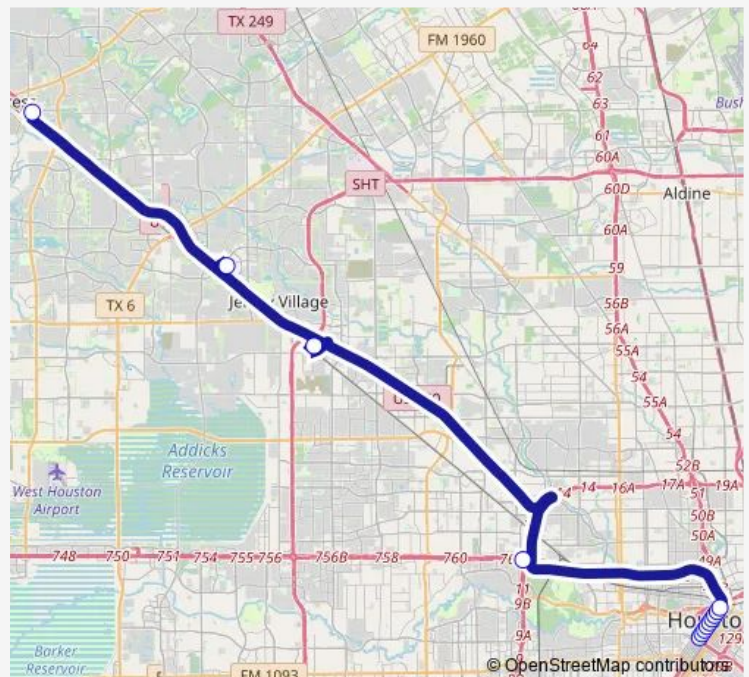

Louisiana St @ Lamar St

Louisiana St @ Walker St

Louisiana St @ Capitol St

Louisiana St @ Prairie St

Louisiana St @ Congress St

Northwest Transit Center - Platform 2

West Little York Park & Ride

Northwest Station Park & Ride

### Route schedule

Louisiana St @ St Joseph Pkwy — Cypress Park & Ride

Monday 09:00-14:00

Tuesday 09:00-14:00

Wednesday 09:00-14:00

Thursday 09:00-14:00

Friday 09:00-14:00

Saturday —

### Route info

Direction: Louisiana St @ St Joseph Pkwy

Stops: 13

Trip Duration: 1 hour 2 min

**Direction**

Cypress Park &amp; Ride — Louisiana St @ St Joseph Pkwy

14 stops

[Open route schedule](#)

## Route schedule

Cypress Park &amp; Ride — Louisiana St @ St Joseph Pkwy

Monday 09:30-14:30

Tuesday 09:30-14:30

Wednesday 09:30-14:30

Thursday 09:30-14:30

Friday 09:30-14:30

Saturday —