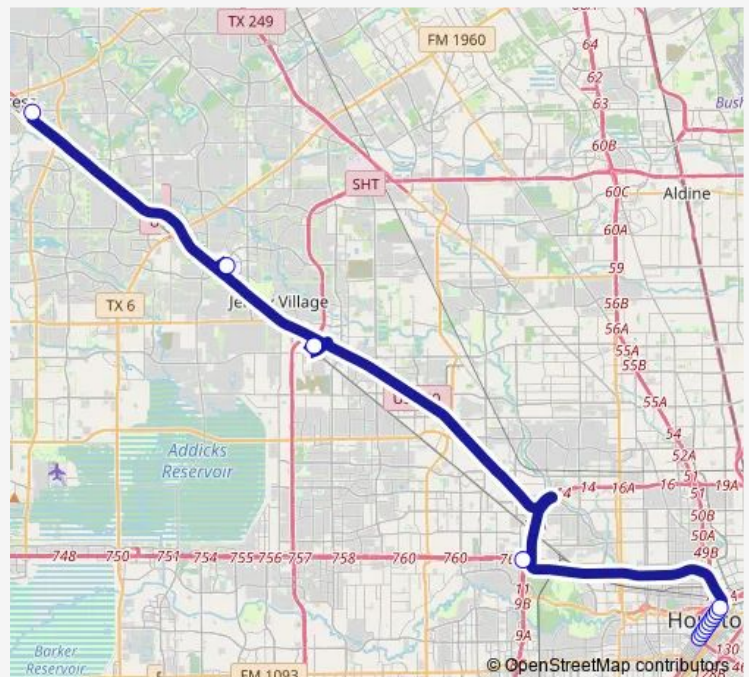

Louisiana St @ Lamar St

Louisiana St @ Walker St

Louisiana St @ Capitol St

Louisiana St @ Prairie St

Louisiana St @ Congress St

Northwest Transit Center - Platform 2

West Little York Park & Ride

Northwest Station Park & Ride

### Route schedule

Louisiana St @ St Joseph Pkwy — Cypress Park & Ride

Monday 09:00-14:00

Tuesday 09:00-14:00

Wednesday 09:00-14:00

Thursday 09:00-14:00

Friday 09:00-14:00

Saturday —

### Route info

Direction: Louisiana St @ St Joseph Pkwy

Stops: 13

Trip Duration: 0 hour 55 min

**Direction**

Cypress Park &amp; Ride — Louisiana St @ St Joseph Pkwy

14 stops

[Open route schedule](#)

## Route schedule

Cypress Park &amp; Ride — Louisiana St @ St Joseph Pkwy

Monday 09:30-14:30

Tuesday 09:30-14:30

Wednesday 09:30-14:30

Thursday 09:30-14:30

Friday 09:30-14:30

Saturday —