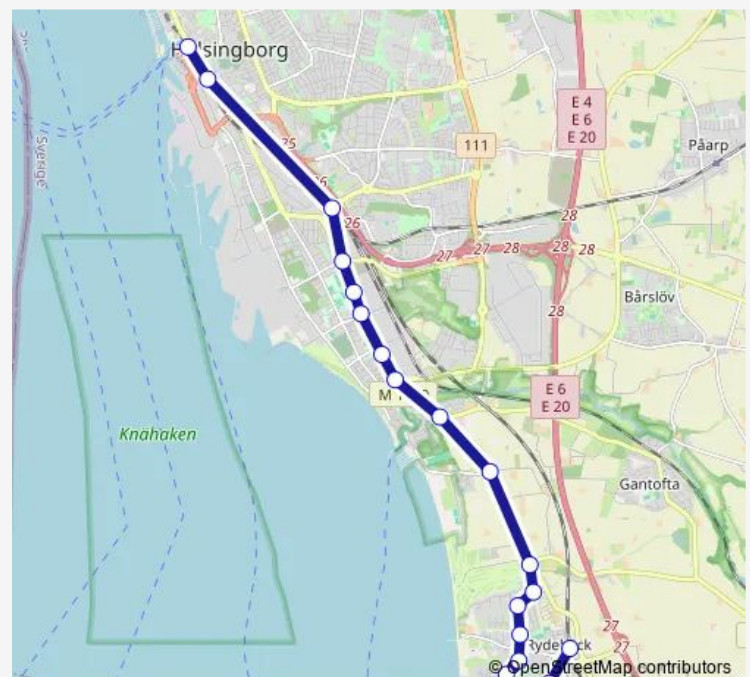

Ramlösa station

Helsingborg Tingshuset

Helsingborg Centralstation

Route schedule

Rydebäck station — Helsingborg Centralstation

Monday 00:02-23:08

Tuesday 05:08-23:08

Wednesday 05:08-23:08

Thursday 00:08-23:08

Friday 00:08-23:08

Saturday 00:02-23:02

Sunday 00:02-23:02

Route info

Direction: Rydebäck station

Stops: 21

Trip Duration: 0 hour 29 min

219

Direction

Helsingborg Centralstation — Rydebäck station

20 stops

[Open route schedule](#)

Helsingborg Centralstation

Helsingborg Tingshuset

Ramlösa station