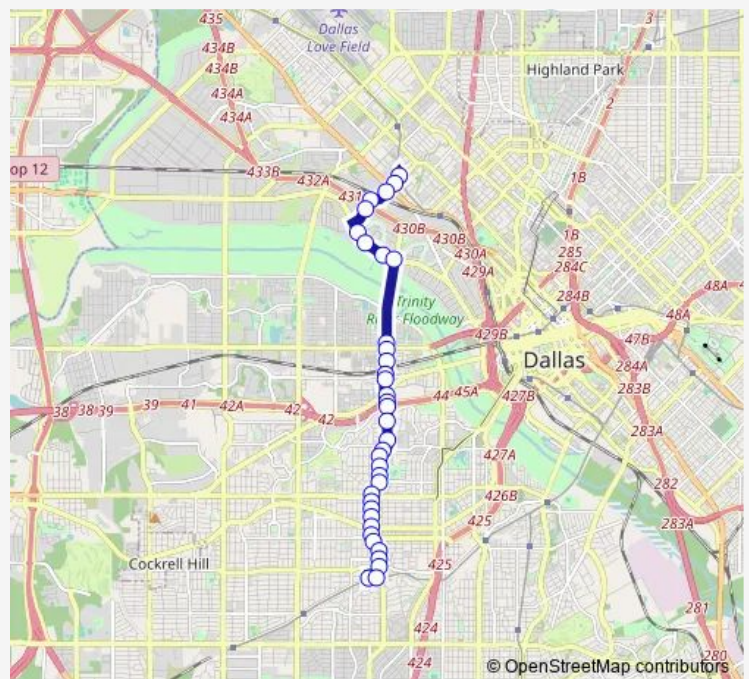

Sylvan @ Evergreen Hills - N - Ns

Sylvan @ Kessler - N - Ns

Sylvan @ FT Worth - N - Ns

Route schedule

Tyler Vernon Station — Southwest Medical District/Parkland

Monday	05:06-01:06 ⁺¹
Tuesday	05:06-01:06 ⁺¹
Wednesday	05:06-01:06 ⁺¹
Thursday	05:06-01:06 ⁺¹
Friday	05:06-01:06 ⁺¹
Saturday	05:36-00:36 ⁺¹
Sunday	05:36-00:36 ⁺¹

Route info

Direction: Tyler Vernon Station

Stops: 37

Trip Duration: 0 hour 25 min

219 — Sylvan

Sylvan @ Pollard - N - Ns

Sylvan @ Commerce - N - Fs

Sylvan @ Muncie - N - Fs

Thursday 04:36-00:36⁺¹

Friday 04:36-00:36⁺¹

Saturday 05:06-01:06⁺¹

Sunday 05:06-01:06⁺¹

Route info

Direction: Southwest Medical District/Parkland

Stops: 36

Trip Duration: 0 hour 25 min