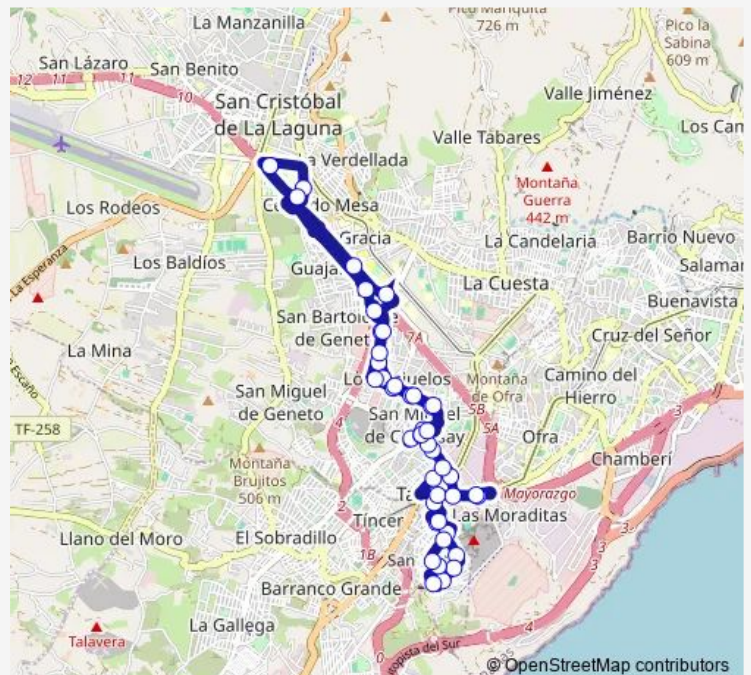

LAS Chumberas

Pico Viejo

Cañas Dulces

LA Libertad

Avenida LA Libertad Calle SAN Florencio

SAN Vicente

SAN Félix

SAN Damián

Saturday 07:30-21:50

Sunday 07:30-21:50

Route info

Direction: Intercambiador Laguna (T)

Stops: 46

Trip Duration: 0 hour 59 min

SAN Pablo

SAN Patricio

SAN Jose Obrero (T)

Gran Tinerfe

SAN Amadeo

SAN Miguel DE Chimisay

SAN Félix

SAN Vicente

SAN Florencio

LA Libertad

LA Hornera

Vesubio

LAS Chumberas

Campus DE Guajara (T)

Andrómeda

Lora Y Tamayo

Intercambiador Laguna (T)

219 Bus time schedules and route maps are available in an offline PDF at busmaps.com. Use the busmaps.com website to see live bus times, train schedule or subway schedule, and step-by-step directions for all public transit in Santa Cruz de Tenerife