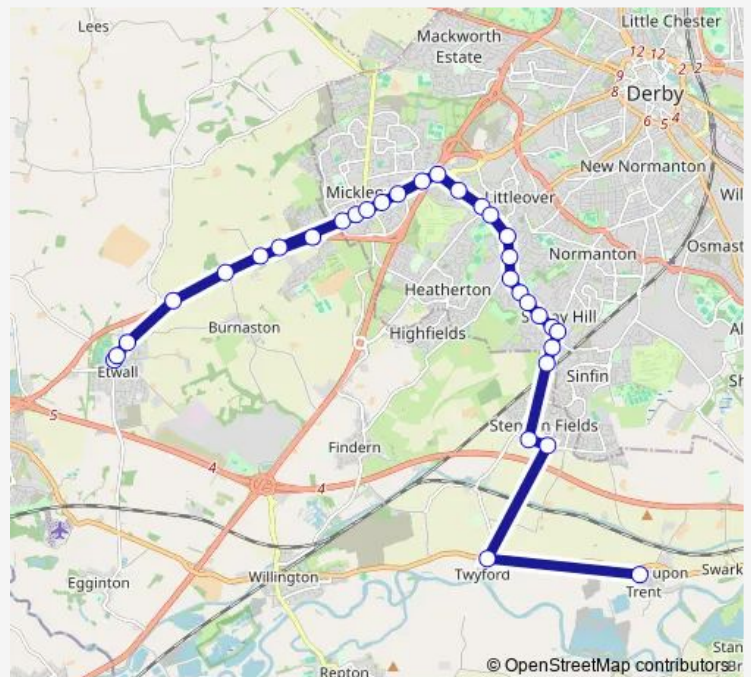

Bus 219 Egginton - Etwall, John Port School

[Go to website](#)

Direction

John Port School — Walnut Close

32 stops

[Open route schedule](#)

- John Port School
- Spread Eagle
- Sutton Lane
- Seven Wells
- Dee Lane
- Bannells Lane
- Mickleover Turn
- Bonehill Farm
- All Saints Court
- The Square
- Tesco
- Our Lady Church
- Cavendish Way
- Arundel Avenue
- Muirfield Drive
- Jackson Avenue
- Greenway Drive
- Derby High School
- The Hollow
- Harpur Avenue
- Hill Cross Avenue

Route schedule

John Port School — Walnut Close

Monday	15:30
Tuesday	15:30
Wednesday	15:30
Thursday	15:30
Friday	15:30
Saturday	—
Sunday	—

Route info

Direction: John Port School

Stops: 32

Trip Duration: 0 hour 40 min

219 — Egginton - Etwall, John Port School

Greenburn Close

Kegworth Avenue

Birchwood Avenue

Blagreaves Library

Blagreaves Lane End

Southcroft

Nicola Gardens

Wragley Way

Beaufort Road

Village Green

Walnut Close

Direction

Primary School — John Port School

32 stops

[Open route schedule](#)