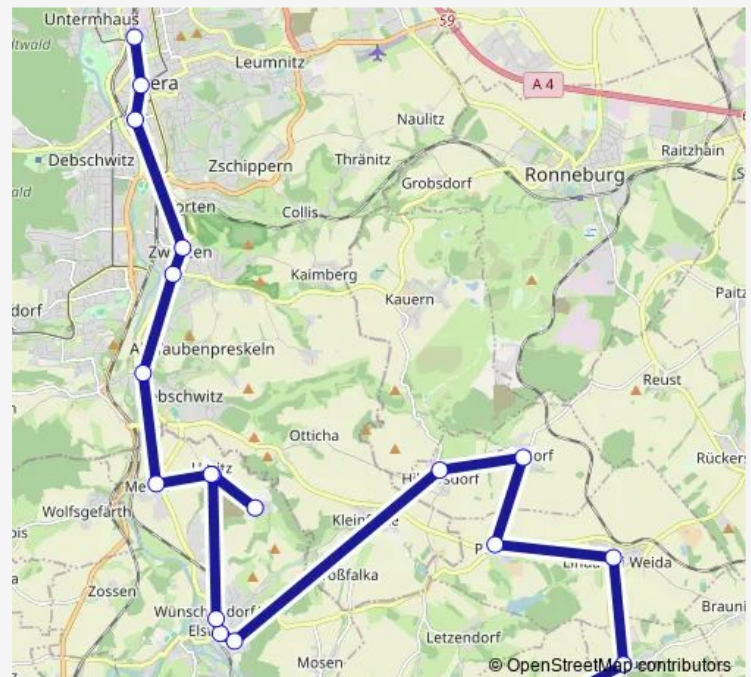

Meilitz (b. Wünschendorf / Elster)

Gera, Friedensbrücke

Gera, Zwötzen

Gera, Lasurstraße

Gera, Südbahnhof (Sachsenplatz)

Gera, Heinrichstraße

Gera, Busbahnhof

Route schedule

Wolfersdorf (b. Berga / Elster), Ort — Gera, Busbahnhof

Monday 06:27-08:24

Tuesday 06:27-08:24

Wednesday 06:27-08:24

Thursday 06:27-08:24

Friday 06:27-08:24

Saturday —

Sunday —

Route info

Direction: Wolfersdorf (b. Berga / Elster), Ort

Stops: 17

Trip Duration: 0 hour 53 min

219

BusMaps

Direction

Wolfersdorf (b. Berga / Elster), Ort — Gera, Busbahnhof

18 stops

[Open route schedule](#)

Wolfersdorf (b. Berga / Elster), Ort

Abzweig Gauern

Linda (b. Weida), Kirche

Pohlen

Rußdorf

Hilbersdorf, Ort