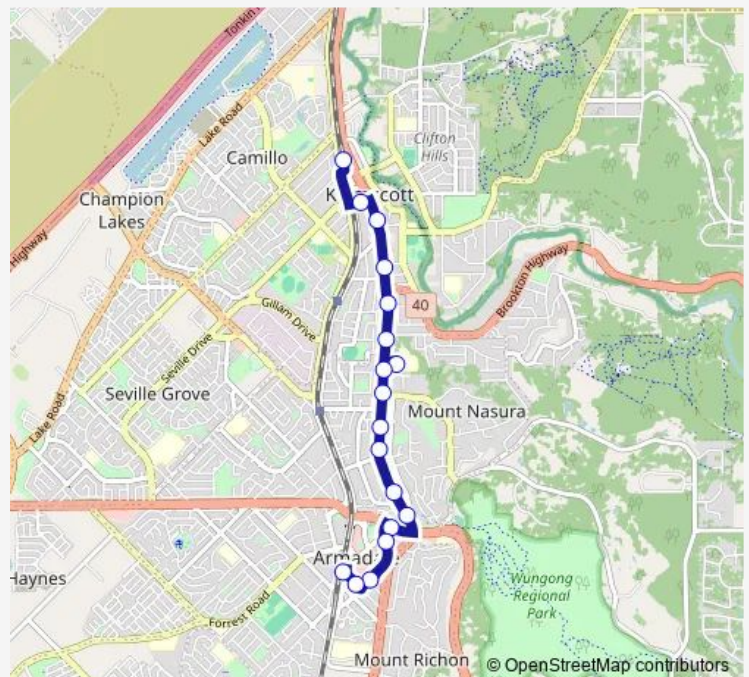

Armadale Rd After Church Av

Albany Hwy After Armadale Rd

Albany Hwy After Frys L

Albany Hwy After Clarence Rd

Albany Hwy After Rogers L

Albany Hwy After Galliers Av

Hospital Rd Armadale Health Service

Albany Hwy After Lilian Av

### Route schedule

Armadale Stn Stand 3 — Kelmscott Stn Stand 4

Monday	08:29-14:29
Tuesday	08:29-14:29
Wednesday	08:29-14:29
Thursday	08:29-14:29
Friday	08:29-14:29
Saturday	—
Sunday	—

### Route info

Direction: Armadale Stn Stand 3

Stops: 17

Trip Duration: 0 hour 18 min

**Direction**

Kelmscott Stn Stand 4 — Armadale Stn Stand 4

18 stops

[Open route schedule](#)

Kelmscott Stn Stand 4

Davis Rd Before Albany Hwy

Albany Hwy Before Church St

Albany Hwy After Rundle St

Albany Hwy Before Lefroy Rd

Albany Hwy After Ecko Rd

Hospital Rd Armadale Health Service

Albany Hwy Armadale Kelmscott Hospital