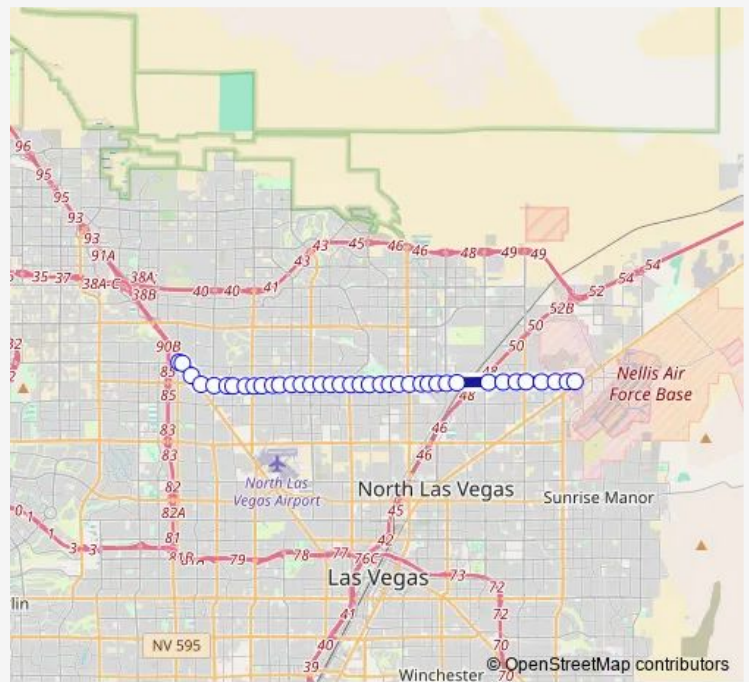

EB Craig after Camino Al Norte

EB Craig after Revere

Route schedule

EB Lone Mountain before Rancho — EB Craig before Las Vegas

Monday	04:18-01:09 ⁺¹
Tuesday	04:18-01:09 ⁺¹
Wednesday	04:18-01:09 ⁺¹
Thursday	04:18-01:09 ⁺¹
Friday	04:18-01:09 ⁺¹
Saturday	04:15-01:09 ⁺¹
Sunday	05:06-01:09 ⁺¹

Route info

Direction: EB Lone Mountain before Rancho

Stops: 38

Trip Duration: 0 hour 31 min

219 — Craig Rd

EB Craig after Kings Hill

EB Craig after Commerce

EB Craig after Goldfield

EB Craig after Barcelo

EB Craig after Lamb

EB Craig after Calimesa

EB Craig after Lamont

EB Craig after Nellis

EB Craig before Las Vegas

Direction

EB Craig before Las Vegas — WB Lone Mountain after Rancho

40 stops

[Open route schedule](#)

EB Craig before Las Vegas

SB Las Vegas before Nellis

NB Nellis after Las Vegas

WB Craig after Nellis

WB Craig before Salmon

WB Craig after Puebla