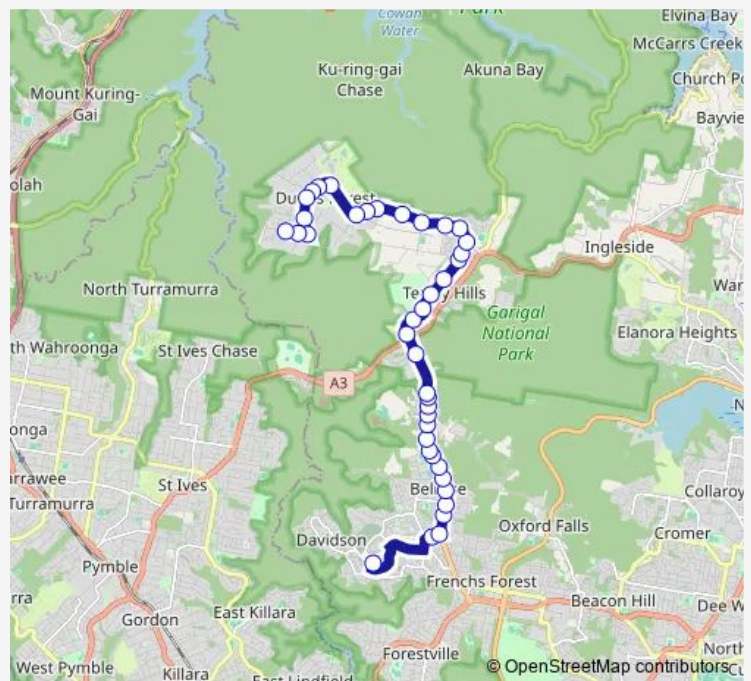

School Bus 219 Davidson HS to Wyong Rd at Birramal Rd

[Go to website](#)

Direction

Davidson High School, Mimosa St — Wyong Rd At Birramal Rd

40 stops

[Open route schedule](#)

- Davidson High School, Mimosa St
- Wakehurst Public School, Glen St
- Glen St Before Forest Way
- Club Belrose, Forest Way
- Forest Way Opp Belrose Country Club
- Forest Way Before Ralston Av
- Forest Way At Ralston Av
- Forest Way Opp Oates Pl
- Forest Way Opp Wesley Gardens
- Forest Way Before Wyatt Av
- Forest Way At Linden Av
- Forest Way Opp Belrose Rural Fire Brigade
- Forest Way At Waldon Rd
- Covenant Christian School, Forest Way
- Forest Way At Bundaleer St
- Kamaroi Rudolf Steiner School, Forest Way
- Forest Way At Garigal Rd
- Myoora Rd After Mona Vale Rd
- Forestville Montessori School, Myoora Rd
- 11 Myoora Rd
- Myoora Rd Before Aumuna Rd

Route schedule

Davidson High School, Mimosa St — Wyong Rd At Birramal Rd

Monday	15:10
Tuesday	15:10
Wednesday	15:10
Thursday	15:10
Friday	—
Saturday	—
Sunday	—

Route info

Direction: Davidson High School, Mimosa St

Stops: 40

Trip Duration: 0 hour 32 min

219 — Davidson HS to Wyong Rd at Birramal Rd

German International School Sydney, Myoora Rd

Terrey Hills Public School, Myoora Rd

Myoora Rd After Terrigal Rd

Myoora Rd Before Booralie Rd

Booralie Rd Opp Terrey Hills Nursing Home

Booralie Rd Opp Burruga Av

Booralie Rd At Kallaroo Rd

103 Booralie Rd

Booralie Rd At Kulgoa Cres

Booralie Rd Opp Echunga Rd

Booralie Rd Opp Sydney Japanese International School