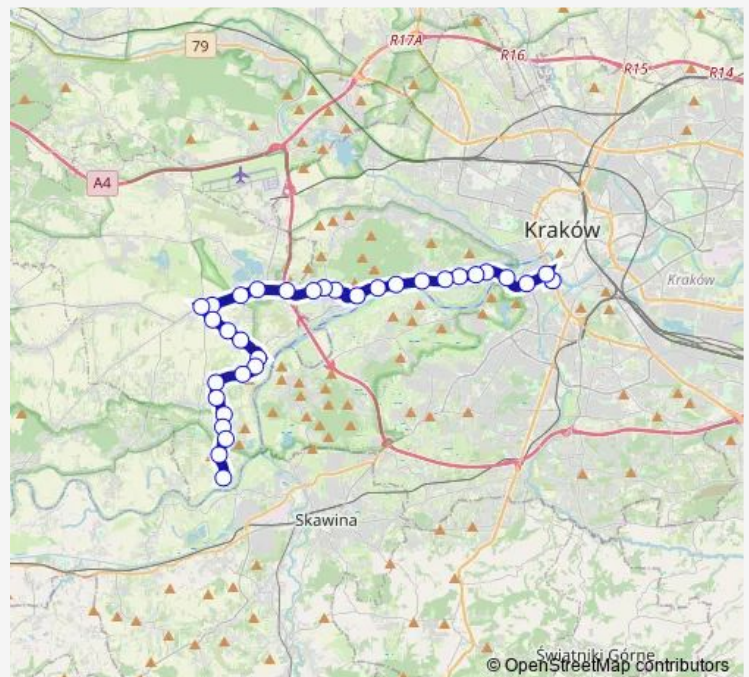

Liszki Tyniecka (nż)

Route schedule

Os. Podwawelskie — Jeziorzany Pętla

Monday 05:08-23:02

Tuesday 05:08-23:02

Wednesday 05:08-23:02

Thursday 05:08-23:02

Friday 05:08-23:02

Saturday 05:27-23:02

Sunday 05:27-23:02

Route info

Direction: Os. Podwawelskie

Stops: 33

Trip Duration: 0 hour 40 min

Piekary Dół (nż)

Piekary Borki (nż)