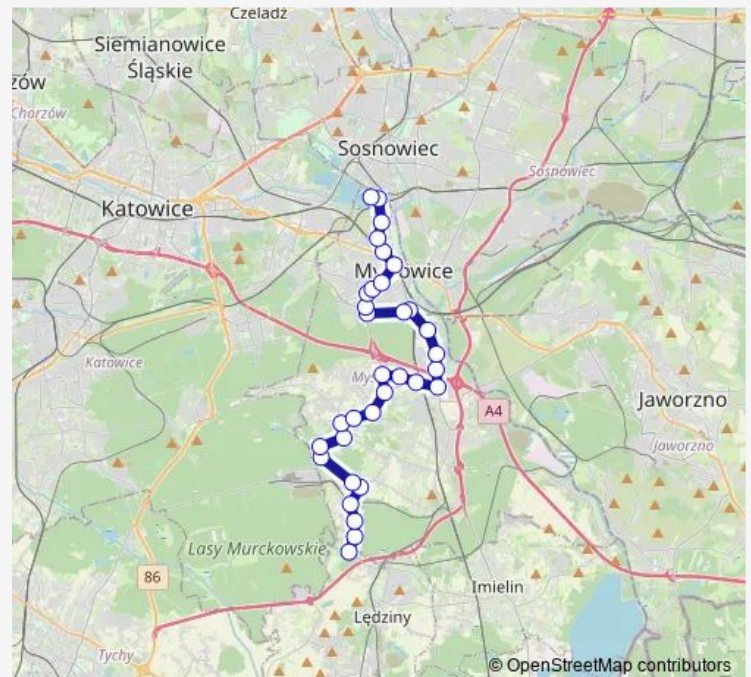

Direction

Ławki Pętla — Mysłówice Targ Miejski

31 stops

[Open route schedule](#)

Ławki Pętla

Ławki Staw

Ławki Murckowska

Ławki Kościół

Ławki Krasowska

Ławki Plebiscytowa

Wesoła Piastów Śląskich

Wesoła Rynek

Wesoła Dzierżonia

Wesoła Mostek

Larysz Storczyków [nż]

Larysz

Morgi Pukowca

Morgi Skrzyżowanie

Brzezinka Leśna

Brzezinka Topolowa

Brzezinka Reja

Brzęczkowice Ogródki Działkowe [nż]

Brzęczkowice Szkoła

Brzęczkowice Kościół

Brzęczkowice Słupna

Route schedule

Ławki Pętla — Mysłówice Targ Miejski

Monday 06:20-17:20

Tuesday 06:20-17:20

Wednesday 06:20-17:20

Thursday 06:20-17:20

Friday 06:20-17:20

Saturday 07:20-17:20

Sunday 07:20-17:20

Route info

Direction: Ławki Pętla

Stops: 31

Trip Duration: 0 hour 44 min