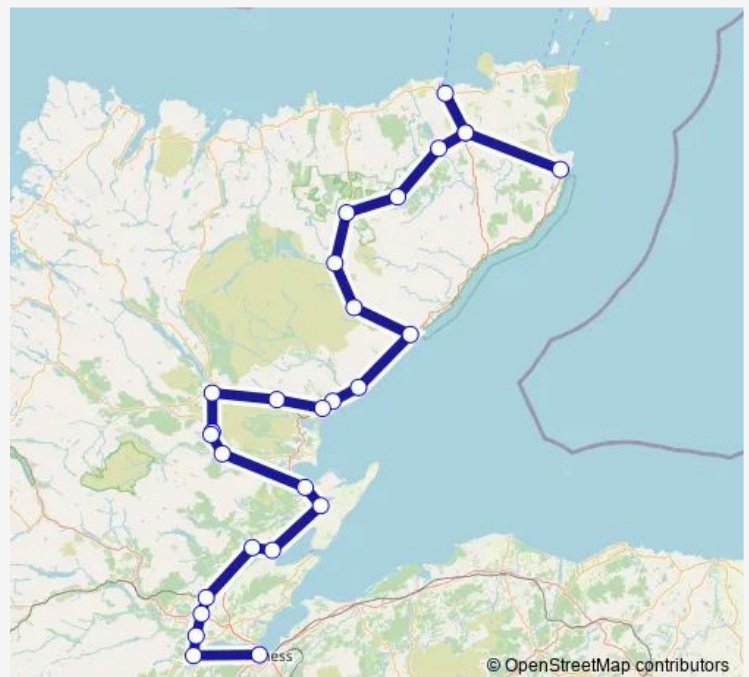

### Route schedule

Wick — Inverness

Monday 06:18-16:00

Tuesday 06:18-16:00

Wednesday 06:18-16:00

Thursday 06:18-16:00

Friday 06:18-16:00

Saturday 06:18-16:00

### Route info

Direction: Wick

Stops: 27

Trip Duration: 4 hour 18 min

■ Sr:Wck->Inv — SR train service from WCK to Inv

Alness

Dingwall

Conon Bridge