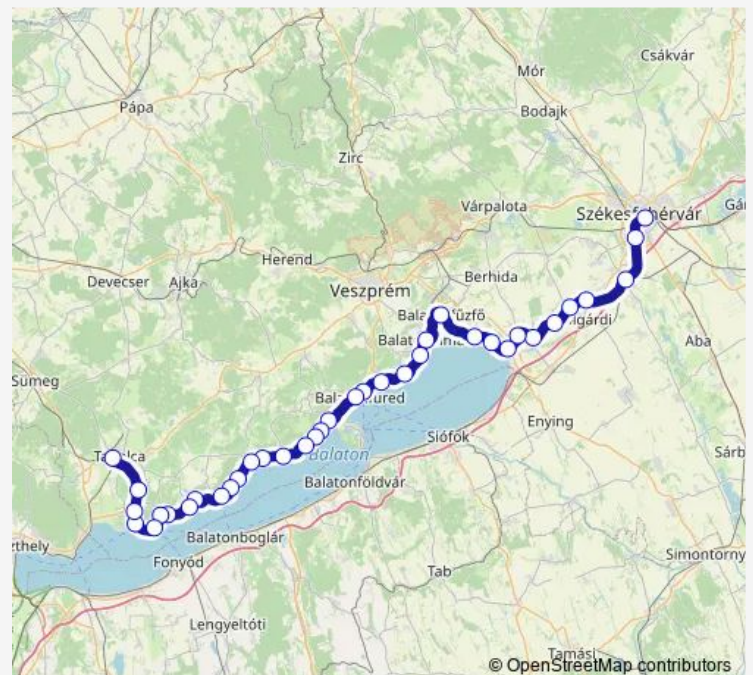

Rail 9710

[Go to website](#)

Direction

undefined — undefined

0 stops

[Open route schedule](#)

Route schedule

undefined — undefined

Monday	04:29
Tuesday	04:29
Wednesday	04:29
Thursday	04:29
Friday	04:29
Saturday	04:29
Sunday	—

Route info

Direction:

Stops: 0

Trip Duration: — min

■ 9710

Direction

Székesfehérvár — Tapolca

Balatonakali-Dörgicse

Zánkafürdő

Zánka-Köveskál

Route schedule

Székesfehérvár — Tapolca

Monday 04:29

Tuesday 04:29

Wednesday 04:29

Thursday 04:29

Friday 04:29

Saturday 04:29

Sunday 04:29

Route info

Direction: Székesfehérvár

Stops: 37

Trip Duration: 2 hour 34 min