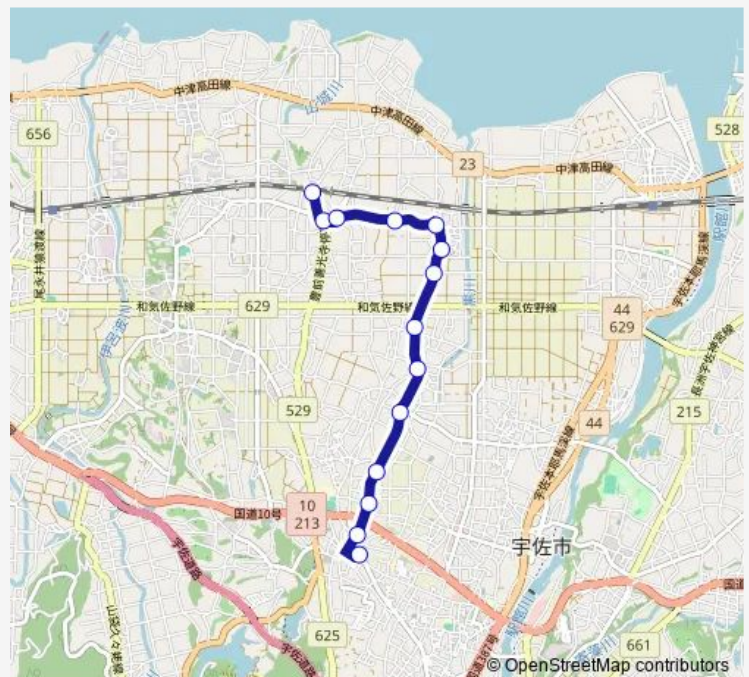

### Route schedule

善光寺駅前 — 四日市

Monday 11:40

Tuesday 11:40

Wednesday 11:40

Thursday 11:40

Friday 11:40

Saturday —

### Route info

Direction: 善光寺駅前

Stops: 14

Trip Duration: 0 hour 13 min

■ 乙女線

BusMaps