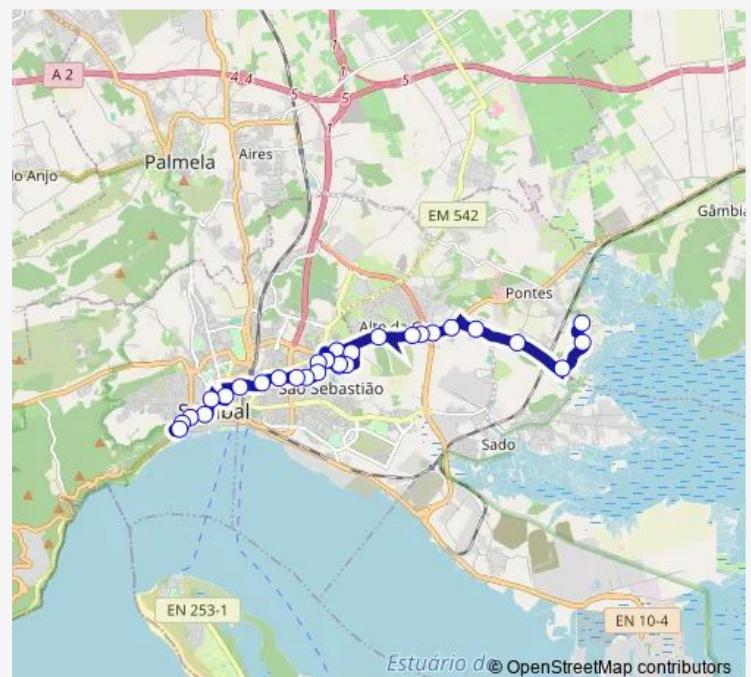

### Route schedule

Brejos Canes (208) — Setúbal (AV Luísa Todi 353)

Monday 06:25

Tuesday 06:25

Wednesday 06:25

Thursday 06:25

Friday 06:25

Saturday —

### Route info

Direction: Brejos Canes (208)

Stops: 31

Trip Duration: 0 hour 40 min

4419 — Brejos Canes - Setúbal (Saboaria)

Setúbal (AV Afonso Albuquerque 58)

Setúbal (AV João II 6) ESC Pinheirinhos

Avenida Dom João II (Praça de Touros)