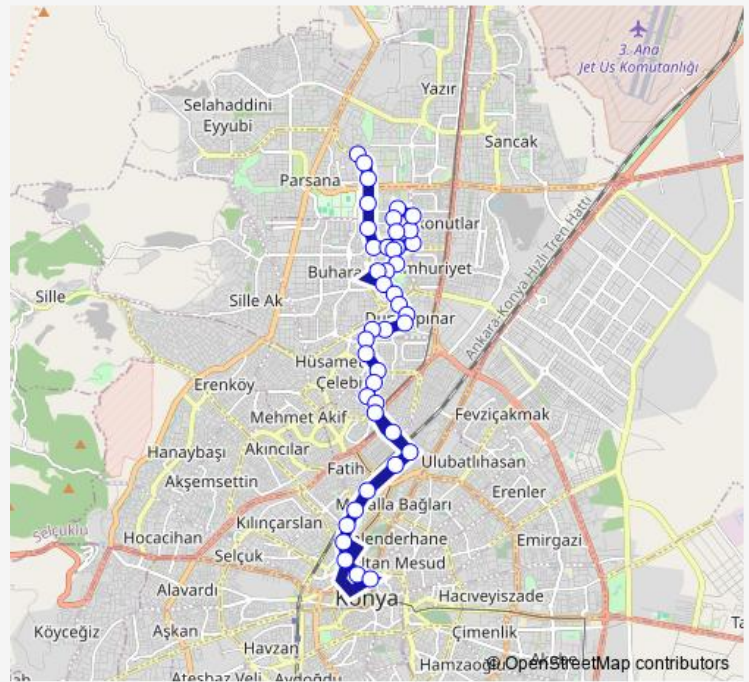

Thursday 06:00-23:45

Friday 06:00-23:45

Saturday 06:00-23:45

Sunday 07:00-23:35

Route info

Direction: Türk Telekom Lisesi

Stops: 42

Trip Duration: 0 hour 48 min