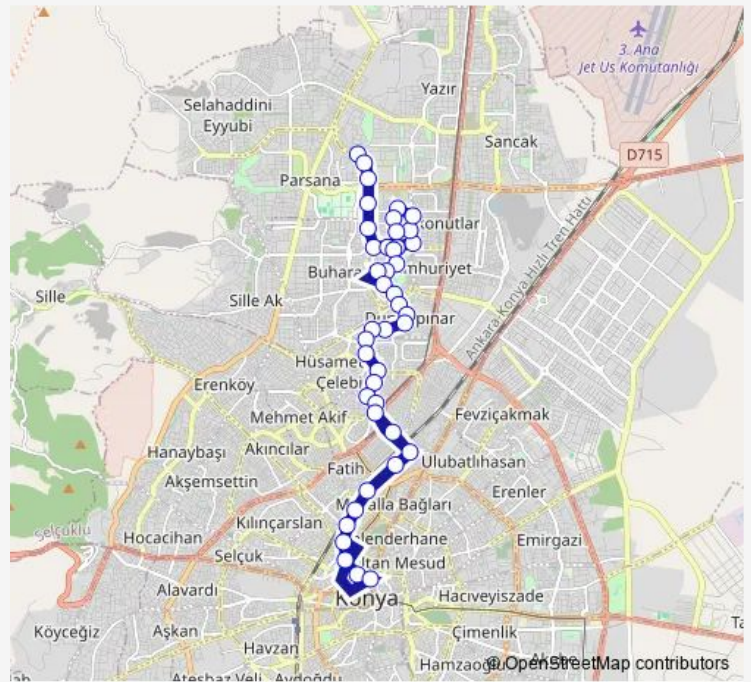

### Route schedule

Kültürpark Turnike 2 — Türk Telekom Lisesi

Monday	06:42-00:20 <sup>+1</sup>
Tuesday	06:42-00:20 <sup>+1</sup>
Wednesday	06:42-00:20 <sup>+1</sup>
Thursday	06:42-00:20 <sup>+1</sup>
Friday	06:42-00:20 <sup>+1</sup>
Saturday	06:42-00:20 <sup>+1</sup>
Sunday	07:47-00:15 <sup>+1</sup>

### Route info

Direction: Kültürpark Turnike 2

Stops: 44

Trip Duration: 0 hour 54 min

53-A — Dumlupinar - Dumlupinar

BusMaps

Özsahra

Besim