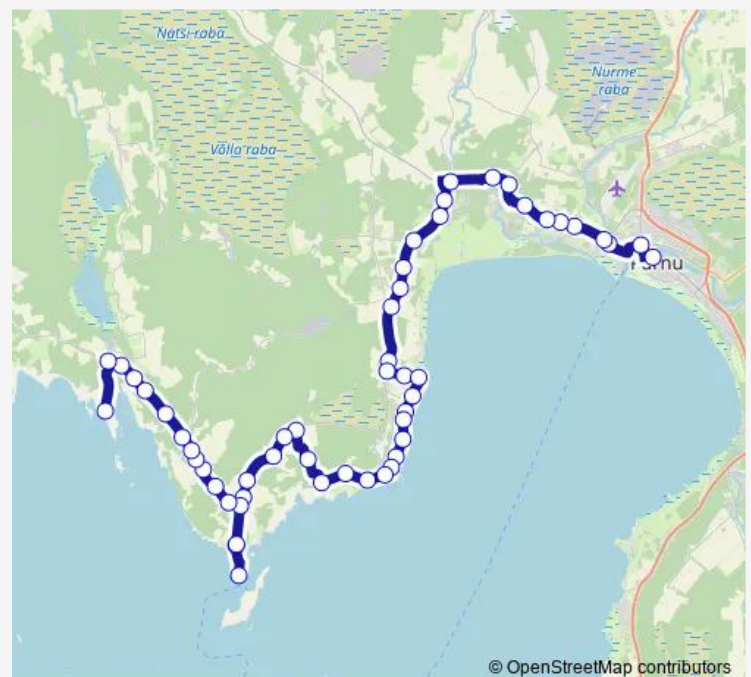

Saturday —

Sunday —

Route info

Direction: Pärnu bussijaam

Stops: 53

Trip Duration: 1 hour 28 min

© OpenStreetMap contributors

Pulliveski

Kirsimäe

Tiido

Kotimäe

Ojako

Liu sadam

Liu

Kiigemäe

Tehvandi

Wednesday 14:00

Thursday 14:00

Friday 14:00

Saturday —

Sunday —

Route info

Direction: Värati

Stops: 51