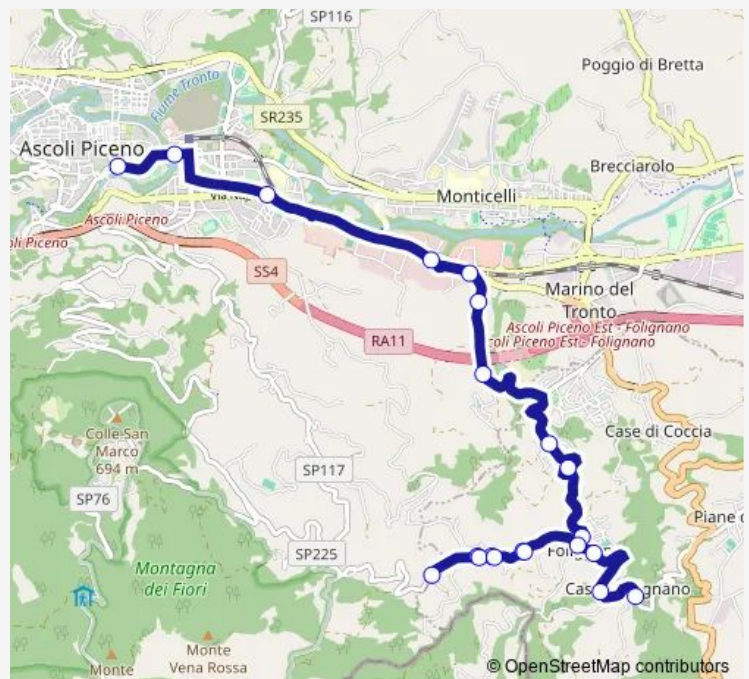

### Route schedule

Ascoli Piceno - V.Le DE Gasperi (Jolly) — Castel Folignano

Monday 06:50-13:10

Tuesday 06:50-13:10

Wednesday 06:50-13:10

Thursday 06:50-13:10

Friday 06:50-13:10

Saturday 06:50-13:10

### Route info

Direction: Ascoli Piceno - V.Le DE Gasperi (Jolly)

Stops: 21

Trip Duration: 0 hour 24 min

■ Viale DE Gasperi-Cavignano-Folignano-SAN Benedetto DI Folignano-Castel Folignano

Bus time schedules and route maps are available in an offline PDF at [busmaps.com](https://busmaps.com). Use the [busmaps.com](https://busmaps.com) website to see live bus times, train schedule or subway schedule, and step-by-step directions for all public transit in Folignano