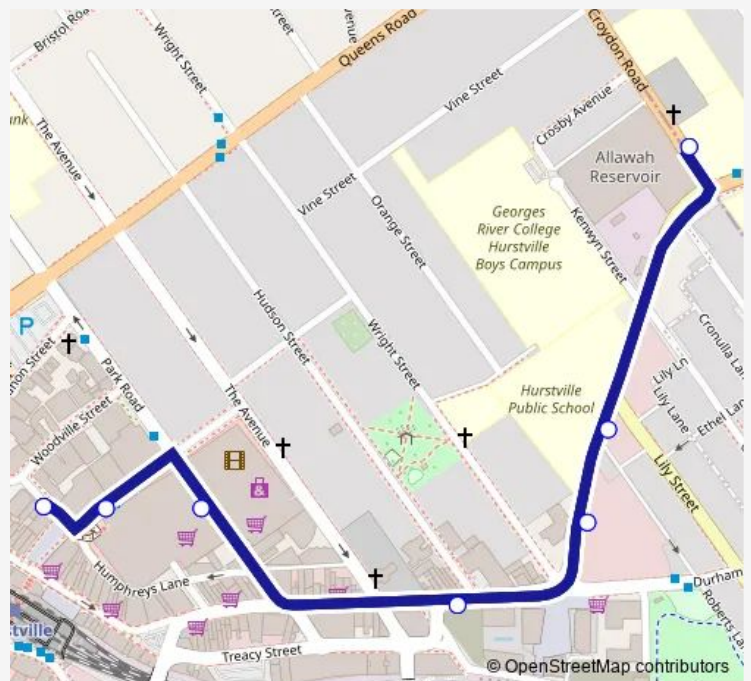

School Bus S099 Bethany College to Hurstville Station

[Go to website](#)

Direction

Bethany College, Croydon Rd — Hurstville Station, Crofts Av, Stand G

7 stops

[Open route schedule](#)

Bethany College, Croydon Rd

Forest Rd Opp Hurstville Public School

Forest Rd Before Durham St

Forest Rd Opp Hudson St

Westfield Hurstville, Park Rd

Westfield Hurstville, Cross St

Hurstville Station, Crofts Av, Stand G

Route schedule

Bethany College, Croydon Rd — Hurstville Station, Crofts Av, Stand G

Monday	15:25
Tuesday	15:25
Wednesday	15:05
Thursday	15:25
Friday	15:05
Saturday	—
Sunday	—

Route info

Direction: Bethany College, Croydon Rd

Stops: 7

Trip Duration: 0 hour 7 min

S099 — Bethany College to Hurstville Station