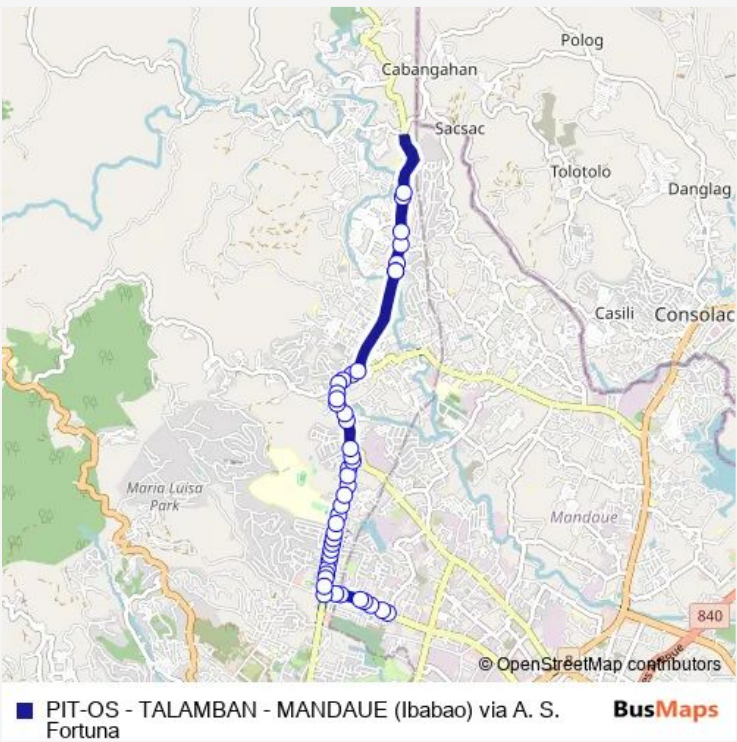

Bus PIT-OS - TALAMBAN - MANDAUE (Ibabao) via A. S. Fortuna

[Go to website](#)

Direction
 (nodata)&(nodata) — Kaohsiung Street&Sergio Osmena Avenue
 44 stops
[Open route schedule](#)

- (nodata)&(nodata)
- F. Cabahug Street&R. Cabahug Street
- (nodata)&M. Cuenco Avenue
- (nodata)&M. Cuenco Avenue
- (nodata)&(nodata)
- (nodata)&(nodata)
- M. Cuenco Avenue&(nodata)
- M. Cuenco Avenue&M. Cuenco Avenue
- (nodata)&(nodata)
- (nodata)&M. Cuenco Avenue
- General Maxilom Avenue Extention&General Maxilom A
- Pope John Paul II&S. Cabahug Street
- S. Cabahug Street&Pope John Paul II
- (nodata)&A.S. Fortuna Avenue
- (nodata)&S. Osmena Boulevard
- (nodata)&A.S. Fortuna Avenue
- Ines Ouanes Private Road&A.S. Fortuna Avenue
- (nodata)&(nodata)
- (nodata)&A. Soriano Jr. Avenue
- M. Cuenco Avenue&(nodata)

Route schedule
 (nodata)&(nodata) — Kaohsiung Street&Sergio Osmena Avenue

Monday	06:04-23:19
Tuesday	06:04-23:19
Wednesday	06:04-23:19
Thursday	06:04-23:19
Friday	06:04-23:19
Saturday	06:04-23:19
Sunday	06:04-23:19

Route info
 Direction: (nodata)&(nodata)
 Stops: 44
 Trip Duration: 0 hour 28 min

(nodata)&A. Soriano Jr. Avenue

(nodata)&(nodata)

Bright Academy&M. Cuenco Avenue

(nodata)&M. Cuenco Avenue

(nodata)&M. Cuenco Avenue

Route info

Direction: Kaohsiung Street&Sergio Osmena Avenue

Stops: 44

Trip Duration: 0 hour 28 min

M. Cuenco Avenue&(nodata)

(nodata)&A. Soriano Jr. Avenue

(nodata)&(nodata)

Ines Ouanes Private Road&A.S. Fortuna Avenue