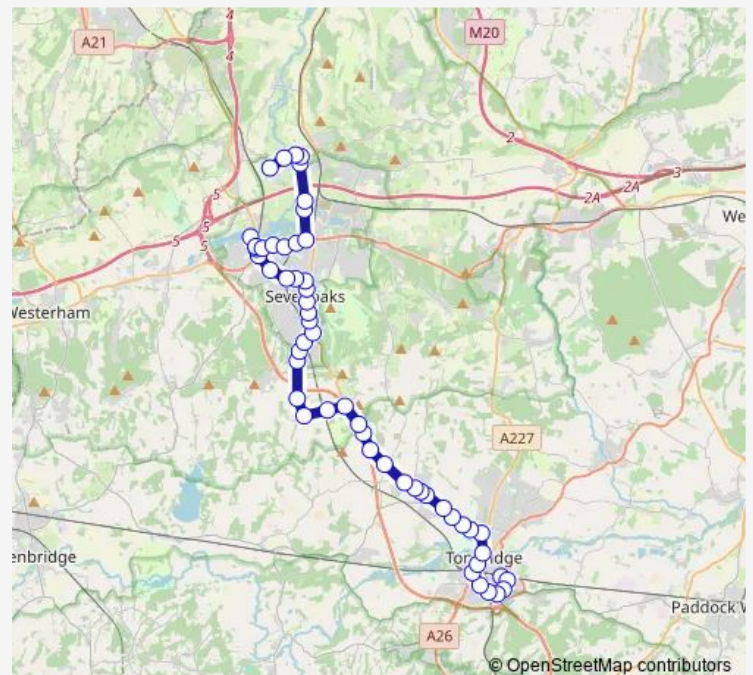

Watt's Cross

The Cock Horse

Oakridge Farm

Route schedule

Hillview School Footpath — Willow Park

Monday 15:42

Tuesday 15:42

Wednesday 15:42

Thursday 15:42

Friday 15:42

Saturday —

Sunday —

Route info

Direction: Hillview School Footpath

Stops: 54

Trip Duration: 1 hour 17 min

Turners Nursery

Solefields Road

Sevenoaks School

The Chequers

Lower High Street

St Botolph's Road

Medical Centre

Sevenoaks Railway Station

Direction: Willow Park

Stops: 57

Trip Duration: 1 hour 20 min

Turners Nursery

Lea Road

Garth Road

Ashgrove Road

Windmill Road