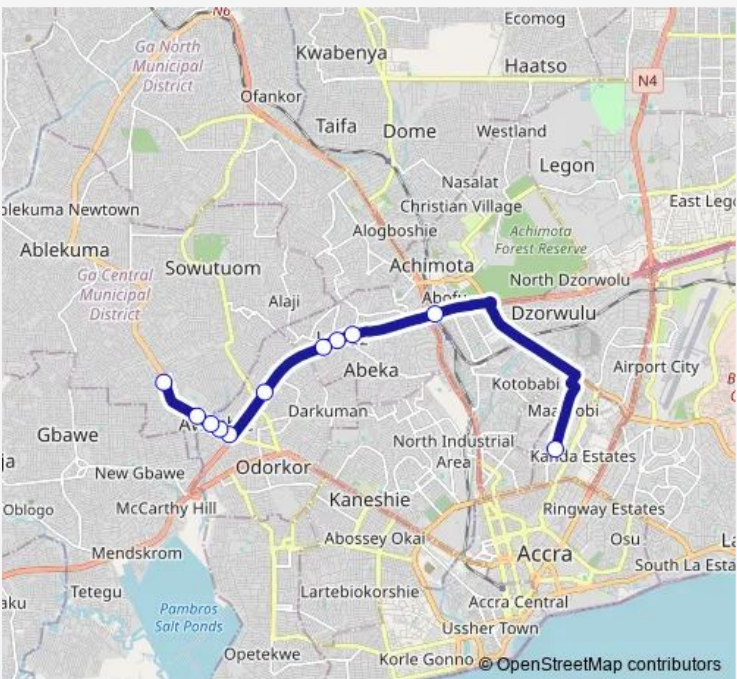

Bus 402A Nima Overhead Station to Awoshie Station

[Go to website](#)

Direction
Terminal Nima Overhead Station — Terminal Awoshie Station

11 stops

[Open route schedule](#)

- Terminal Nima Overhead Station
- Achimota Overhead
- Nii Boiman
- Lapaz
- Lapaz Abrantea
- Kwashieman 402
- Barn Yard
- Mangoase 402
- Station 378
- Awoshie Abrantie
- Terminal Awoshie Station

Route schedule

Terminal Nima Overhead Station — Terminal Awoshie Station

Monday	14:59
Tuesday	14:59
Wednesday	14:59
Thursday	14:59
Friday	14:59
Saturday	14:59
Sunday	14:59

Route info

Direction: Terminal Nima Overhead Station

Stops: 11

Trip Duration: 0 hour 47 min

402A — Nima Overhead Station to Awoshie Station **BusMaps**

402A Bus time schedules and route maps are available in an offline PDF at busmaps.com. Use the busmaps.com website to see live bus times, train schedule or subway schedule, and step-by-step directions for all public transit in Accra