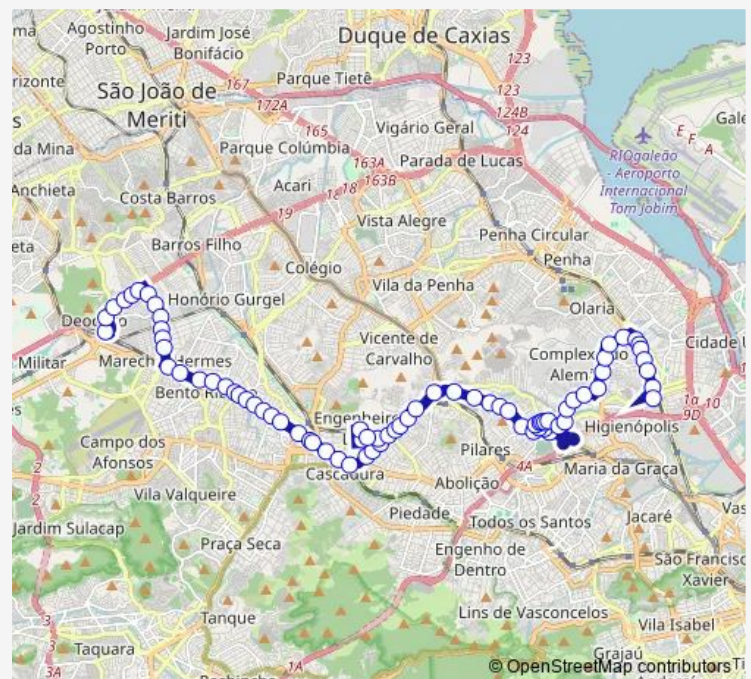

Adhemar Bebiano

Route schedule

Ponto Final: Bonsucesso : Saint Hilaire — Terminal Deodoro : Plataforma F4

Monday 00:00

Tuesday 00:00

Wednesday 00:00

Thursday 00:00

Friday 00:00

Saturday 00:00

Sunday 00:00

Route info

Direction: Ponto Final: Bonsucesso : Saint Hilaire

Stops: 72

Trip Duration: 0 hour 54 min

LECD105 — Terminal Deodoro - Bonsucesso

Aitinga